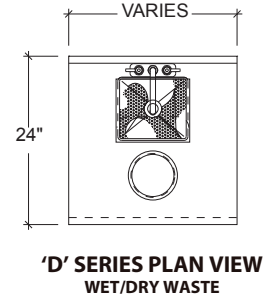

WASTE STATIONS

REMOVABLE TOP DRY WASTE STATION

'S' SERIES		
MODEL NO.	LENGTH	WEIGHT
IDWS-12R	12"	30
IDWS-14R	14"	35

'D' SERIES		
MODEL NO.	LENGTH	WEIGHT
IDWD-12R	12"	35
IDWD-14R	14"	40

DRY WASTE STATION

'S' SERIES 20-1/2" DEEP		
MODEL NO.	LENGTH	WEIGHT
IDWS-14	14"	110
IDWS-18	18"	115
IDWS-24	24"	120

'D' SERIES 24" DEEP		
MODEL NO.	LENGTH	WEIGHT
IDWD-14	14"	110
IDWD-18	18"	115
IDWD-24	24"	120

WET/DRY WASTE STATION

'D' SERIES 24" DEEP			
MODEL NO.	LENGTH	BOWL SIZE	WEIGHT
IWSD-14	14"	10" x 9" x 8" DEEP	48
IWSD-18	18"	10" x 9" x 8" DEEP	55
IWSD-24	28"	10" x 9" x 8" DEEP	55

UTILITIES			
COLD WATER	HOT WATER	DRAIN (SINK)	DRAIN (DRAINBOARD)
1 x 1/2" COLD	1 x 1/2" HOT	1 x 1-1/2"	1 x 1"

Proudly Made
in America