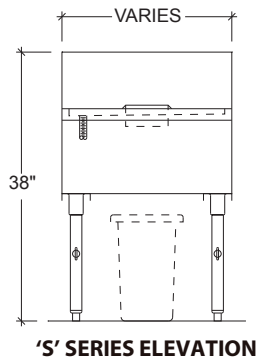

- IDWS-14 IDWS-18 IDWS-24

'D' SERIES 24" DEEP (with corrugated drainboard)

- IDWD-14 IDWD-18 IDWD-24

'D' SERIES 24" DEEP (with Bowl & Dry Waste Chute)

- IWSD-14 IWSD-18 IWSD-24

STANDARD FEATURES

- All Heli-arc welded construction
- All 18 gauge type 304 stainless steel
- Heavy duty stainless steel gussets welded to 14 gauge stainless steel channel supports
- Stainless steel adjustable bullet feet
- Attractive high polished bullnose edge to front
- Built in dry waste trash chute
- Drainboard top is continuous corrugation
- Drainboard has 4" wide 18 gauge type 304, 18/8 stainless steel support channels that run full length and depth of drainboards
- Drainboard is recessed and pitch to a 1" brass drain
- 10" x 9" x 8" deep sink bowl

OPTIONS

- CB** Cabinet Base
- LSS** Left Side Splash
- M** Modified - Custom
- PT** Plain Top
- RP** Removable Panel
- RSS** Right Side Splash
- SF** Special Brand Faucet Available Upon Request
- TC** Plastic Trash Can

WASTE STATIONS

REMOVABLE TOP DRY WASTE STATION

'S' SERIES		
MODEL NO.	LENGTH	WEIGHT
IDWS-12R	12"	30
IDWS-14R	14"	35

'D' SERIES		
MODEL NO.	LENGTH	WEIGHT
IDWD-12R	12"	35
IDWD-14R	14"	40

DRY WASTE STATION

'S' SERIES 20-1/2" DEEP		
MODEL NO.	LENGTH	WEIGHT
IDWS-14	14"	110
IDWS-18	18"	115
IDWS-24	24"	120

'D' SERIES 24" DEEP		
MODEL NO.	LENGTH	WEIGHT
IDWD-14	14"	110
IDWD-18	18"	115
IDWD-24	24"	120

WET/DRY WASTE STATION

'D' SERIES 24" DEEP			
MODEL NO.	LENGTH	BOWL SIZE	WEIGHT
IWSD-14	14"	10" x 9" x 8" DEEP	48
IWSD-18	18"	10" x 9" x 8" DEEP	55
IWSD-24	28"	10" x 9" x 8" DEEP	55