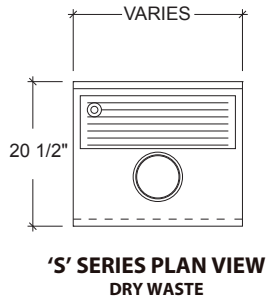

WASTE STATIONS

REMOVABLE TOP DRY WASTE STATION

'S' SERIES		
MODEL NO.	LENGTH	WEIGHT
IDWS-12R	12"	30
IDWS-14R	14"	35

'D' SERIES		
MODEL NO.	LENGTH	WEIGHT
IDWD-12R	12"	35
IDWD-14R	14"	40

DRY WASTE STATION

'S' SERIES 20-1/2" DEEP		
MODEL NO.	LENGTH	WEIGHT
IDWS-14	14"	110
IDWS-18	18"	115
IDWS-24	24"	120

'D' SERIES 24" DEEP		
MODEL NO.	LENGTH	WEIGHT
IDWD-14	14"	110
IDWD-18	18"	115
IDWD-24	24"	120

WET/DRY WASTE STATION

'D' SERIES 24" DEEP			
MODEL NO.	LENGTH	BOWL SIZE	WEIGHT
IWSD-14	14"	10" x 9" x 8" DEEP	48
IWSD-18	18"	10" x 9" x 8" DEEP	55
IWSD-24	28"	10" x 9" x 8" DEEP	55

UTILITIES			
COLD WATER	HOT WATER	DRAIN (SINK)	DRAIN (DRAINBOARD)
1 x 1/2" COLD	1 x 1/2" HOT	1 x 1-1/2"	1 x 1"

Proudly Made
in America