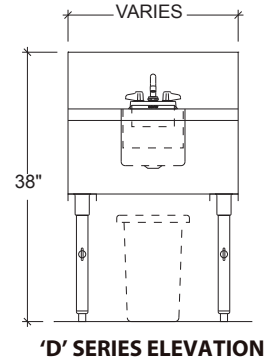

WASTE STATIONS

REMOVABLE TOP DRY WASTE STATION

'S' SERIES		
MODEL NO.	LENGTH	WEIGHT
IDWS-12R	12"	30
IDWS-14R	14"	35

'D' SERIES		
MODEL NO.	LENGTH	WEIGHT
IDWD-12R	12"	35
IDWD-14R	14"	40

DRY WASTE STATION

'S' SERIES 20-1/2" DEEP		
MODEL NO.	LENGTH	WEIGHT
IDWS-14	14"	110
IDWS-18	18"	115
IDWS-24	24"	120

'D' SERIES 24" DEEP		
MODEL NO.	LENGTH	WEIGHT
IDWD-14	14"	110
IDWD-18	18"	115
IDWD-24	24"	120

WET/DRY WASTE STATION

'D' SERIES 24" DEEP			
MODEL NO.	LENGTH	BOWL SIZE	WEIGHT
IWSD-14	14"	10" x 9" x 8" DEEP	48
IWSD-18	18"	10" x 9" x 8" DEEP	55
IWSD-24	28"	10" x 9" x 8" DEEP	55

UTILITIES			
COLD WATER	HOT WATER	DRAIN (SINK)	DRAIN (DRAINBOARD)
1 x 1/2" COLD	1 x 1/2" HOT	1 x 1-1/2"	1 x 1"

Proudly Made
in America