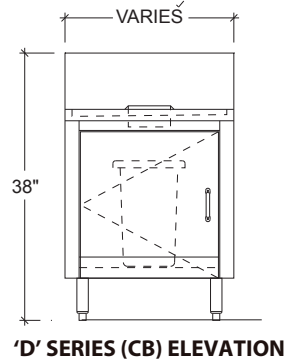

WASTE STATIONS

REMOVABLE TOP DRY WASTE STATION

'S' SERIES		
MODEL NO.	LENGTH	WEIGHT
IDWS-12R	12"	30
IDWS-14R	14"	35

'D' SERIES		
MODEL NO.	LENGTH	WEIGHT
IDWD-12R	12"	35
IDWD-14R	14"	40

DRY WASTE STATION

'S' SERIES 20-1/2" DEEP		
MODEL NO.	LENGTH	WEIGHT
IDWS-14	14"	110
IDWS-18	18"	115
IDWS-24	24"	120

'D' SERIES 24" DEEP		
MODEL NO.	LENGTH	WEIGHT
IDWD-14	14"	110
IDWD-18	18"	115
IDWD-24	24"	120

WET/DRY WASTE STATION

'D' SERIES 24" DEEP			
MODEL NO.	LENGTH	BOWL SIZE	WEIGHT
IWSD-14	14"	10" x 9" x 8" DEEP	48
IWSD-18	18"	10" x 9" x 8" DEEP	55
IWSD-24	28"	10" x 9" x 8" DEEP	55

UTILITIES			
COLD WATER	HOT WATER	DRAIN (SINK)	DRAIN (DRAINBOARD)
1 x 1/2" COLD	1 x 1/2" HOT	1 x 1-1/2"	1 x 1"

Proudly Made
in America