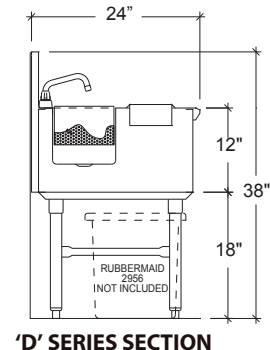

- IDWS-14 IDWS-18 IDWS-24

'D' SERIES 24" DEEP (with corrugated drainboard)

- IDWD-14 IDWD-18 IDWD-24

'D' SERIES 24" DEEP (with Bowl & Dry Waste Chute)

- IWSD-14 IWSD-18 IWSD-24

STANDARD FEATURES

- All Heli-arc welded construction
- All 18 gauge type 304 stainless steel
- Heavy duty stainless steel gussets welded to 14 gauge stainless steel channel supports
- Stainless steel adjustable bullet feet
- Attractive high polished bullnose edge to front
- Built in dry waste trash chute
- Drainboard top is continuous corrugation
- Drainboard has 4" wide 18 gauge type 304, 18/8 stainless steel support channels that run full length and depth of drainboards
- Drainboard is recessed and pitch to a 1" brass drain
- 10" x 9" x 8" deep sink bowl

OPTIONS

- CB** Cabinet Base
- LSS** Left Side Splash
- M** Modified - Custom
- PT** Plain Top
- RP** Removable Panel
- RSS** Right Side Splash
- SF** Special Brand Faucet Available Upon Request
- TC** Plastic Trash Can

WASTE STATIONS

REMOVABLE TOP DRY WASTE STATION

'S' SERIES		
MODEL NO.	LENGTH	WEIGHT
IDWS-12R	12"	30
IDWS-14R	14"	35

'D' SERIES		
MODEL NO.	LENGTH	WEIGHT
IDWD-12R	12"	35
IDWD-14R	14"	40

DRY WASTE STATION

'S' SERIES 20-1/2" DEEP		
MODEL NO.	LENGTH	WEIGHT
IDWS-14	14"	110
IDWS-18	18"	115
IDWS-24	24"	120

'D' SERIES 24" DEEP		
MODEL NO.	LENGTH	WEIGHT
IDWD-14	14"	110
IDWD-18	18"	115
IDWD-24	24"	120

WET/DRY WASTE STATION

'D' SERIES 24" DEEP			
MODEL NO.	LENGTH	BOWL SIZE	WEIGHT
IWSD-14	14"	10" x 9" x 8" DEEP	48
IWSD-18	18"	10" x 9" x 8" DEEP	55
IWSD-24	28"	10" x 9" x 8" DEEP	55