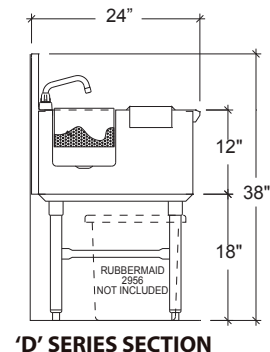

WASTE STATIONS

REMOVABLE TOP DRY WASTE STATION

'S' SERIES		
MODEL NO.	LENGTH	WEIGHT
IDWS-12R	12"	30
IDWS-14R	14"	35

'D' SERIES		
MODEL NO.	LENGTH	WEIGHT
IDWD-12R	12"	35
IDWD-14R	14"	40

DRY WASTE STATION

'S' SERIES 20-1/2" DEEP		
MODEL NO.	LENGTH	WEIGHT
IDWS-14	14"	110
IDWS-18	18"	115
IDWS-24	24"	120

'D' SERIES 24" DEEP		
MODEL NO.	LENGTH	WEIGHT
IDWD-14	14"	110
IDWD-18	18"	115
IDWD-24	24"	120

WET/DRY WASTE STATION

'D' SERIES 24" DEEP			
MODEL NO.	LENGTH	BOWL SIZE	WEIGHT
IWSD-14	14"	10" x 9" x 8" DEEP	48
IWSD-18	18"	10" x 9" x 8" DEEP	55
IWSD-24	28"	10" x 9" x 8" DEEP	55

UTILITIES			
COLD WATER	HOT WATER	DRAIN (SINK)	DRAIN (DRAINBOARD)
1 x 1/2" COLD	1 x 1/2" HOT	1 x 1-1/2"	1 x 1"

Proudly Made
in America