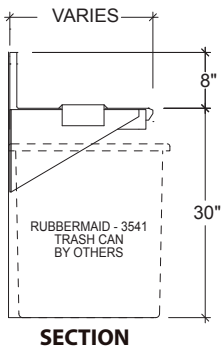

- IDWS-14 IDWS-18 IDWS-24

'D' SERIES 24" DEEP (with corrugated drainboard)

- IDWD-14 IDWD-18 IDWD-24

'D' SERIES 24" DEEP (with Bowl & Dry Waste Chute)

- IWSD-14 IWSD-18 IWSD-24

STANDARD FEATURES

- All Heli-arc welded construction
- All 18 gauge type 304 stainless steel
- Heavy duty stainless steel gussets welded to 14 gauge stainless steel channel supports
- Stainless steel adjustable bullet feet
- Attractive high polished bullnose edge to front
- Built in dry waste trash chute
- Drainboard top is continuous corrugation
- Drainboard has 4" wide 18 gauge type 304, 18/8 stainless steel support channels that run full length and depth of drainboards
- Drainboard is recessed and pitch to a 1" brass drain
- 10" x 9" x 8" deep sink bowl

OPTIONS

- CB** Cabinet Base
- LSS** Left Side Splash
- M** Modified - Custom
- PT** Plain Top
- RP** Removable Panel
- RSS** Right Side Splash
- SF** Special Brand Faucet Available Upon Request
- TC** Plastic Trash Can

WASTE STATIONS

REMOVABLE TOP DRY WASTE STATION

'S' SERIES		
MODEL NO.	LENGTH	WEIGHT
IDWS-12R	12"	30
IDWS-14R	14"	35

'D' SERIES		
MODEL NO.	LENGTH	WEIGHT
IDWD-12R	12"	35
IDWD-14R	14"	40

DRY WASTE STATION

'S' SERIES 20-1/2" DEEP		
MODEL NO.	LENGTH	WEIGHT
IDWS-14	14"	110
IDWS-18	18"	115
IDWS-24	24"	120

'D' SERIES 24" DEEP		
MODEL NO.	LENGTH	WEIGHT
IDWD-14	14"	110
IDWD-18	18"	115
IDWD-24	24"	120

WET/DRY WASTE STATION

'D' SERIES 24" DEEP			
MODEL NO.	LENGTH	BOWL SIZE	WEIGHT
IWSD-14	14"	10" x 9" x 8" DEEP	48
IWSD-18	18"	10" x 9" x 8" DEEP	55
IWSD-24	28"	10" x 9" x 8" DEEP	55