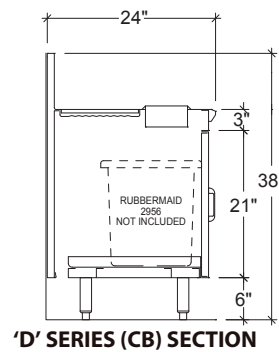

WASTE STATIONS

REMOVABLE TOP DRY WASTE STATION

'S' SERIES		
MODEL NO.	LENGTH	WEIGHT
IDWS-12R	12"	30
IDWS-14R	14"	35

'D' SERIES		
MODEL NO.	LENGTH	WEIGHT
IDWD-12R	12"	35
IDWD-14R	14"	40

DRY WASTE STATION

'S' SERIES 20-1/2" DEEP		
MODEL NO.	LENGTH	WEIGHT
IDWS-14	14"	110
IDWS-18	18"	115
IDWS-24	24"	120

'D' SERIES 24" DEEP		
MODEL NO.	LENGTH	WEIGHT
IDWD-14	14"	110
IDWD-18	18"	115
IDWD-24	24"	120

WET/DRY WASTE STATION

'D' SERIES 24" DEEP			
MODEL NO.	LENGTH	BOWL SIZE	WEIGHT
IWSD-14	14"	10" x 9" x 8" DEEP	48
IWSD-18	18"	10" x 9" x 8" DEEP	55
IWSD-24	28"	10" x 9" x 8" DEEP	55

UTILITIES			
COLD WATER	HOT WATER	DRAIN (SINK)	DRAIN (DRAINBOARD)
1 x 1/2" COLD	1 x 1/2" HOT	1 x 1-1/2"	1 x 1"

Proudly Made
in America