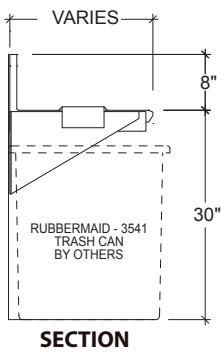

WASTE STATIONS

REMOVABLE TOP DRY WASTE STATION

'S' SERIES		
MODEL NO.	LENGTH	WEIGHT
IDWS-12R	12"	30
IDWS-14R	14"	35

'D' SERIES		
MODEL NO.	LENGTH	WEIGHT
IDWD-12R	12"	35
IDWD-14R	14"	40

DRY WASTE STATION

'S' SERIES 20-1/2" DEEP		
MODEL NO.	LENGTH	WEIGHT
IDWS-14	14"	110
IDWS-18	18"	115
IDWS-24	24"	120

'D' SERIES 24" DEEP		
MODEL NO.	LENGTH	WEIGHT
IDWD-14	14"	110
IDWD-18	18"	115
IDWD-24	24"	120

WET/DRY WASTE STATION

'D' SERIES 24" DEEP			
MODEL NO.	LENGTH	BOWL SIZE	WEIGHT
IWSD-14	14"	10" x 9" x 8" DEEP	48
IWSD-18	18"	10" x 9" x 8" DEEP	55
IWSD-24	28"	10" x 9" x 8" DEEP	55

UTILITIES			
COLD WATER	HOT WATER	DRAIN (SINK)	DRAIN (DRAINBOARD)
1 x 1/2" COLD	1 x 1/2" HOT	1 x 1-1/2"	1 x 1"

Proudly Made
in America