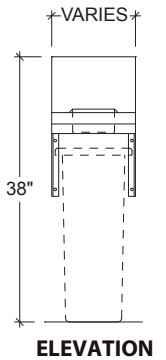

WASTE STATIONS

REMOVABLE TOP DRY WASTE STATION

'S' SERIES		
MODEL NO.	LENGTH	WEIGHT
IDWS-12R	12"	30
IDWS-14R	14"	35

'D' SERIES		
MODEL NO.	LENGTH	WEIGHT
IDWD-12R	12"	35
IDWD-14R	14"	40

DRY WASTE STATION

'S' SERIES 20-1/2" DEEP		
MODEL NO.	LENGTH	WEIGHT
IDWS-14	14"	110
IDWS-18	18"	115
IDWS-24	24"	120

'D' SERIES 24" DEEP		
MODEL NO.	LENGTH	WEIGHT
IDWD-14	14"	110
IDWD-18	18"	115
IDWD-24	24"	120

WET/DRY WASTE STATION

'D' SERIES 24" DEEP			
MODEL NO.	LENGTH	BOWL SIZE	WEIGHT
IWSD-14	14"	10" x 9" x 8" DEEP	48
IWSD-18	18"	10" x 9" x 8" DEEP	55
IWSD-24	28"	10" x 9" x 8" DEEP	55

UTILITIES			
COLD WATER	HOT WATER	DRAIN (SINK)	DRAIN (DRAINBOARD)
1 x 1/2" COLD	1 x 1/2" HOT	1 x 1-1/2"	1 x 1"

Proudly Made
in America