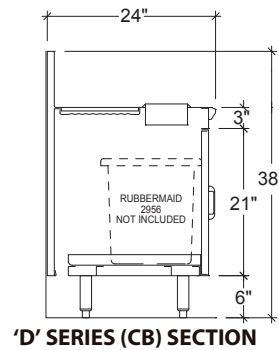

- IDWS-14 IDWS-18 IDWS-24

'D' SERIES 24" DEEP (with corrugated drainboard)

- IDWD-14 IDWD-18 IDWD-24

'D' SERIES 24" DEEP (with Bowl & Dry Waste Chute)

- IWSD-14 IWSD-18 IWSD-24

STANDARD FEATURES

- All Heli-arc welded construction
- All 18 gauge type 304 stainless steel
- Heavy duty stainless steel gussets welded to 14 gauge stainless steel channel supports
- Stainless steel adjustable bullet feet
- Attractive high polished bullnose edge to front
- Built in dry waste trash chute
- Drainboard top is continuous corrugation
- Drainboard has 4" wide 18 gauge type 304, 18/8 stainless steel support channels that run full length and depth of drainboards
- Drainboard is recessed and pitch to a 1" brass drain
- 10" x 9" x 8" deep sink bowl

OPTIONS

- CB** Cabinet Base
- LSS** Left Side Splash
- M** Modified - Custom
- PT** Plain Top
- RP** Removable Panel
- RSS** Right Side Splash
- SF** Special Brand Faucet Available Upon Request
- TC** Plastic Trash Can

WASTE STATIONS

REMOVABLE TOP DRY WASTE STATION

'S' SERIES		
MODEL NO.	LENGTH	WEIGHT
IDWS-12R	12"	30
IDWS-14R	14"	35

'D' SERIES		
MODEL NO.	LENGTH	WEIGHT
IDWD-12R	12"	35
IDWD-14R	14"	40

DRY WASTE STATION

'S' SERIES 20-1/2" DEEP		
MODEL NO.	LENGTH	WEIGHT
IDWS-14	14"	110
IDWS-18	18"	115
IDWS-24	24"	120

'D' SERIES 24" DEEP		
MODEL NO.	LENGTH	WEIGHT
IDWD-14	14"	110
IDWD-18	18"	115
IDWD-24	24"	120

WET/DRY WASTE STATION

'D' SERIES 24" DEEP			
MODEL NO.	LENGTH	BOWL SIZE	WEIGHT
IWSD-14	14"	10" x 9" x 8" DEEP	48
IWSD-18	18"	10" x 9" x 8" DEEP	55
IWSD-24	28"	10" x 9" x 8" DEEP	55