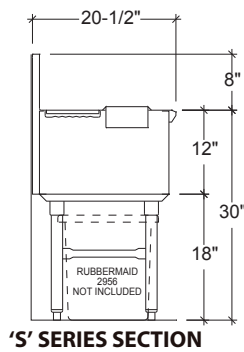

WASTE STATIONS

REMOVABLE TOP DRY WASTE STATION

'S' SERIES		
MODEL NO.	LENGTH	WEIGHT
IDWS-12R	12"	30
IDWS-14R	14"	35

'D' SERIES		
MODEL NO.	LENGTH	WEIGHT
IDWD-12R	12"	35
IDWD-14R	14"	40

DRY WASTE STATION

'S' SERIES 20-1/2" DEEP		
MODEL NO.	LENGTH	WEIGHT
IDWS-14	14"	110
IDWS-18	18"	115
IDWS-24	24"	120

'D' SERIES 24" DEEP		
MODEL NO.	LENGTH	WEIGHT
IDWD-14	14"	110
IDWD-18	18"	115
IDWD-24	24"	120

WET/DRY WASTE STATION

'D' SERIES 24" DEEP			
MODEL NO.	LENGTH	BOWL SIZE	WEIGHT
IWSD-14	14"	10" x 9" x 8" DEEP	48
IWSD-18	18"	10" x 9" x 8" DEEP	55
IWSD-24	28"	10" x 9" x 8" DEEP	55

UTILITIES			
COLD WATER	HOT WATER	DRAIN (SINK)	DRAIN (DRAINBOARD)
1 x 1/2" COLD	1 x 1/2" HOT	1 x 1-1/2"	1 x 1"

Proudly Made
in America