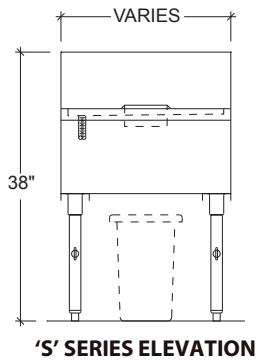

WASTE STATIONS

REMOVABLE TOP DRY WASTE STATION

'S' SERIES		
MODEL NO.	LENGTH	WEIGHT
IDWS-12R	12"	30
IDWS-14R	14"	35

'D' SERIES		
MODEL NO.	LENGTH	WEIGHT
IDWD-12R	12"	35
IDWD-14R	14"	40

DRY WASTE STATION

'S' SERIES 20-1/2" DEEP		
MODEL NO.	LENGTH	WEIGHT
IDWS-14	14"	110
IDWS-18	18"	115
IDWS-24	24"	120

'D' SERIES 24" DEEP		
MODEL NO.	LENGTH	WEIGHT
IDWD-14	14"	110
IDWD-18	18"	115
IDWD-24	24"	120

WET/DRY WASTE STATION

'D' SERIES 24" DEEP			
MODEL NO.	LENGTH	BOWL SIZE	WEIGHT
IWSD-14	14"	10" x 9" x 8" DEEP	48
IWSD-18	18"	10" x 9" x 8" DEEP	55
IWSD-24	28"	10" x 9" x 8" DEEP	55

UTILITIES			
COLD WATER	HOT WATER	DRAIN (SINK)	DRAIN (DRAINBOARD)
1 x 1/2" COLD	1 x 1/2" HOT	1 x 1-1/2"	1 x 1"

Proudly Made
in America