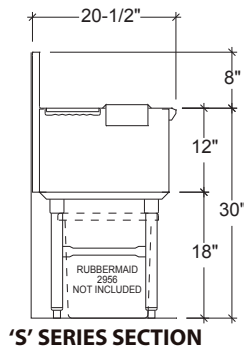

- IDWS-14 IDWS-18 IDWS-24

'D' SERIES 24" DEEP (with corrugated drainboard)

- IDWD-14 IDWD-18 IDWD-24

'D' SERIES 24" DEEP (with Bowl & Dry Waste Chute)

- IWSD-14 IWSD-18 IWSD-24

STANDARD FEATURES

- All Heli-arc welded construction
- All 18 gauge type 304 stainless steel
- Heavy duty stainless steel gussets welded to 14 gauge stainless steel channel supports
- Stainless steel adjustable bullet feet
- Attractive high polished bullnose edge to front
- Built in dry waste trash chute
- Drainboard top is continuous corrugation
- Drainboard has 4" wide 18 gauge type 304, 18/8 stainless steel support channels that run full length and depth of drainboards
- Drainboard is recessed and pitch to a 1" brass drain
- 10" x 9" x 8" deep sink bowl

OPTIONS

- CB** Cabinet Base
- LSS** Left Side Splash
- M** Modified - Custom
- PT** Plain Top
- RP** Removable Panel
- RSS** Right Side Splash
- SF** Special Brand Faucet Available Upon Request
- TC** Plastic Trash Can

WASTE STATIONS

REMOVABLE TOP DRY WASTE STATION

'S' SERIES		
MODEL NO.	LENGTH	WEIGHT
IDWS-12R	12"	30
IDWS-14R	14"	35

'D' SERIES		
MODEL NO.	LENGTH	WEIGHT
IDWD-12R	12"	35
IDWD-14R	14"	40

DRY WASTE STATION

'S' SERIES 20-1/2" DEEP		
MODEL NO.	LENGTH	WEIGHT
IDWS-14	14"	110
IDWS-18	18"	115
IDWS-24	24"	120

'D' SERIES 24" DEEP		
MODEL NO.	LENGTH	WEIGHT
IDWD-14	14"	110
IDWD-18	18"	115
IDWD-24	24"	120

WET/DRY WASTE STATION

'D' SERIES 24" DEEP			
MODEL NO.	LENGTH	BOWL SIZE	WEIGHT
IWSD-14	14"	10" x 9" x 8" DEEP	48
IWSD-18	18"	10" x 9" x 8" DEEP	55
IWSD-24	28"	10" x 9" x 8" DEEP	55