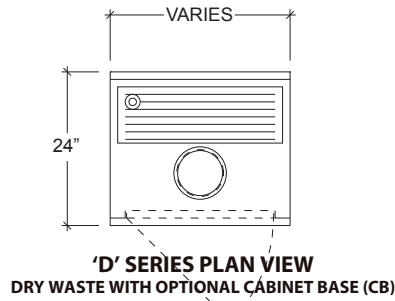

WASTE STATIONS

REMOVABLE TOP DRY WASTE STATION

'S' SERIES		
MODEL NO.	LENGTH	WEIGHT
IDWS-12R	12"	30
IDWS-14R	14"	35

'D' SERIES		
MODEL NO.	LENGTH	WEIGHT
IDWD-12R	12"	35
IDWD-14R	14"	40

DRY WASTE STATION

'S' SERIES 20-1/2" DEEP		
MODEL NO.	LENGTH	WEIGHT
IDWS-14	14"	110
IDWS-18	18"	115
IDWS-24	24"	120

'D' SERIES 24" DEEP		
MODEL NO.	LENGTH	WEIGHT
IDWD-14	14"	110
IDWD-18	18"	115
IDWD-24	24"	120

WET/DRY WASTE STATION

'D' SERIES 24" DEEP			
MODEL NO.	LENGTH	BOWL SIZE	WEIGHT
IWSD-14	14"	10" x 9" x 8" DEEP	48
IWSD-18	18"	10" x 9" x 8" DEEP	55
IWSD-24	28"	10" x 9" x 8" DEEP	55

UTILITIES			
COLD WATER	HOT WATER	DRAIN (SINK)	DRAIN (DRAINBOARD)
1 x 1/2" COLD	1 x 1/2" HOT	1 x 1-1/2"	1 x 1"

Proudly Made
in America