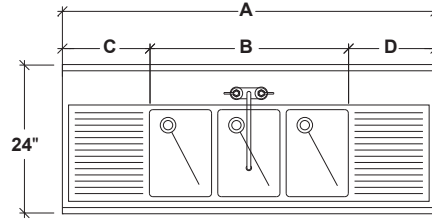

'D' SERIES PLAN VIEW