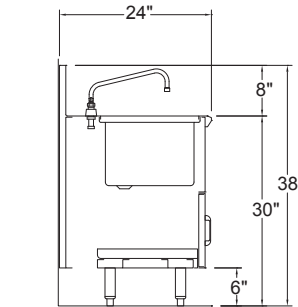

'D' SERIES SECTION
(WITH OPTIONAL CABINET BASE)

'S' & 'D' SERIES 3 COMPARTMENT SINKS WITH 10" x 14" x 10" BOWLS

'S' MODEL NO.	'D' MODEL NO.	A	B	C	D	DRAINBOARD SIDE	'S' WEIGHT	'D' WEIGHT
ISU3S-36	ISU3D-36	36"	32"	2"	2"	N/A	100	110
ISU3S-48L	ISU3D-48L	48"	32"	14-1/4"	1-3/4"	LEFT	130	140
ISU3S-48R	ISU3D-48R	48"	32"	1-3/4"	14-1/4"	RIGHT	130	140
ISU3S-60	ISU3D-60	60"	32"	14"	14"	LEFT & RIGHT	150	160
ISU3S-60L	ISU3D-60L	60"	32"	26-1/4"	1-3/4"	LEFT	150	160
ISU3S-60R	ISU3D-60R	60"	32"	1-3/4"	26-1/4"	RIGHT	150	160
ISU3S-66	ISU3D-66	66"	32"	17"	17"	LEFT & RIGHT	165	175
ISU3S-66L	ISU3D-66L	66"	32"	32-1/4"	1-3/4"	LEFT	165	175
ISU3S-66R	ISU3D-66R	66"	32"	1-3/4"	32-1/4"	RIGHT	165	175
ISU3S-72	ISU3D-72	72"	32"	20"	20"	LEFT & RIGHT	175	185
ISU3S-84	ISU3D-84	84"	32"	26"	26"	LEFT & RIGHT	190	200
ISU3S-96	ISU3D-96	96"	32"	32"	32"	LEFT & RIGHT	220	230
ISU3S-108	ISU3D-108	108"	32"	38"	38"	LEFT & RIGHT	250	260
ISU3S-120	ISU3D-120	120"	32"	44"	44"	LEFT & RIGHT	275	285

UTILITIES

COLD WATER	HOT WATER	DRAIN
1 x 1/2"	1 x 1/2"	3 x 1-1/2"

Proudly Made in America