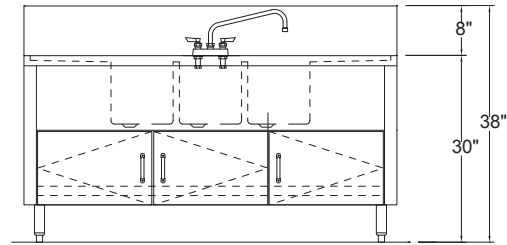

'D' SERIES ELEVATION
(WITH OPTIONAL CABINET BASE)