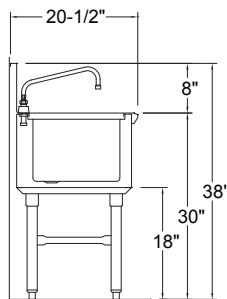

'S' SERIES SECTION