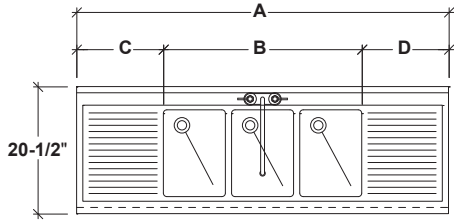

3 COMPARTMENT SINK

'S' SERIES PLAN VIEW