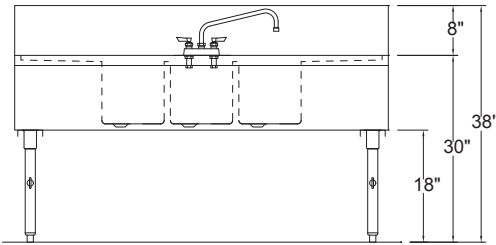

Proudly Made in America

3 COMPARTMENT SINK

'S' SERIES PLAN VIEW

'D' SERIES PLAN VIEW

'S' SERIES ELEVATION

'D' SERIES ELEVATION
(WITH OPTIONAL CABINET BASE)

'S' SERIES SECTION

'D' SERIES SECTION
(WITH OPTIONAL CABINET BASE)

'S' & 'D' SERIES 3 COMPARTMENT SINKS WITH 10" x 14" x 10" BOWLS

'S' MODEL NO.	'D' MODEL NO.	A	B	C	D	DRAINBOARD SIDE	'S' WEIGHT	'D' WEIGHT
ISU3S-36	ISU3D-36	36"	32"	2"	2"	N/A	100	110
ISU3S-48L	ISU3D-48L	48"	32"	14-1/4"	1-3/4"	LEFT	130	140
ISU3S-48R	ISU3D-48R	48"	32"	1-3/4"	14-1/4"	RIGHT	130	140
ISU3S-60	ISU3D-60	60"	32"	14"	14"	LEFT & RIGHT	150	160
ISU3S-60L	ISU3D-60L	60"	32"	26-1/4"	1-3/4"	LEFT	150	160
ISU3S-60R	ISU3D-60R	60"	32"	1-3/4"	26-1/4"	RIGHT	150	160
ISU3S-66	ISU3D-66	66"	32"	17"	17"	LEFT & RIGHT	165	175
ISU3S-66L	ISU3D-66L	66"	32"	32-1/4"	1-3/4"	LEFT	165	175
ISU3S-66R	ISU3D-66R	66"	32"	1-3/4"	32-1/4"	RIGHT	165	175
ISU3S-72	ISU3D-72	72"	32"	20"	20"	LEFT & RIGHT	175	185
ISU3S-84	ISU3D-84	84"	32"	26"	26"	LEFT & RIGHT	190	200
ISU3S-96	ISU3D-96	96"	32"	32"	32"	LEFT & RIGHT	220	230
ISU3S-108	ISU3D-108	108"	32"	38"	38"	LEFT & RIGHT	250	260
ISU3S-120	ISU3D-120	120"	32"	44"	44"	LEFT & RIGHT	275	285