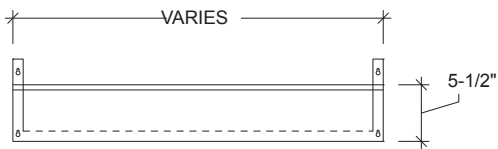

**SPEEDRAIL
ISOMETRIC VIEW**

**SPEEDRAIL
SECTION VIEW**

**LOCKING COVERS
ISOMETRIC VIEW**

**SPEEDRAIL
PLAN VIEW**

**SPEEDRAIL
ELEVATION VIEW**

**LOCKING COVERS
ELEVATION VIEW**

**LOCKING COVERS
SECTION VIEW**

SINGLE SPEED RAIL			
MODEL NO.	LENGTH	APPROX. BOTTLE CAPACITY	LOCKING COVER MODEL NO.
ISRS-12	12"	3	LCS-12
ISRS-18	18"	5	LCS-18
ISRS-24	24"	6	LCS-24
ISRS-30	30"	8	LCS-30
ISRS-36	36"	9	LCS-36
ISRS-42	42"	10	LCS-42
ISRS-48	48"	13	LCS-48
ISRS-54	54"	15	LCS-54
ISRS-60	60"	16	LCS-60
ISRS-66	66"	18	LCS-66
ISRS-72	72"	20	LCS-72