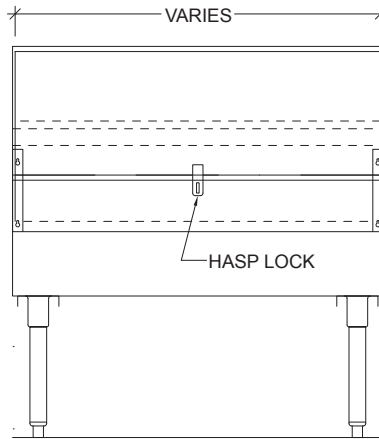

**SPEEDRAIL
ISOMETRIC VIEW**

**SPEEDRAIL
SECTION VIEW**

**LOCKING COVERS
ISOMETRIC VIEW**

**SPEEDRAIL
PLAN VIEW**

**SPEEDRAIL
ELEVATION VIEW**

**LOCKING COVERS
ELEVATION VIEW**

**LOCKING COVERS
SECTION VIEW**

SINGLE SPEED RAIL			
MODEL NO.	LENGTH	APPROX. BOTTLE CAPACITY	LOCKING COVER MODEL NO.
ISRS-12	12"	3	LCS-12
ISRS-18	18"	5	LCS-18
ISRS-24	24"	6	LCS-24
ISRS-30	30"	8	LCS-30
ISRS-36	36"	9	LCS-36
ISRS-42	42"	10	LCS-42
ISRS-48	48"	13	LCS-48
ISRS-54	54"	15	LCS-54
ISRS-60	60"	16	LCS-60
ISRS-66	66"	18	LCS-66
ISRS-72	72"	20	LCS-72