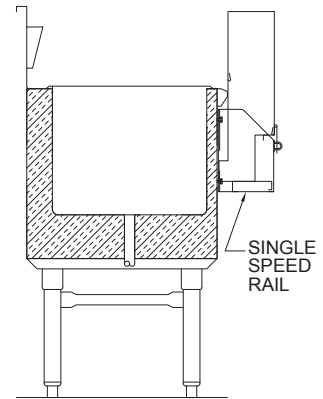

**SPEEDRAIL
ISOMETRIC VIEW**

**SPEEDRAIL
SECTION VIEW**

**LOCKING COVERS
ISOMETRIC VIEW**

**SPEEDRAIL
PLAN VIEW**

**SPEEDRAIL
ELEVATION VIEW**

**LOCKING COVERS
ELEVATION VIEW**

**LOCKING COVERS
SECTION VIEW**

SINGLE SPEED RAIL			
MODEL NO.	LENGTH	APPROX. BOTTLE CAPACITY	LOCKING COVER MODEL NO.
ISRS-12	12"	3	LCS-12
ISRS-18	18"	5	LCS-18
ISRS-24	24"	6	LCS-24
ISRS-30	30"	8	LCS-30
ISRS-36	36"	9	LCS-36
ISRS-42	42"	10	LCS-42
ISRS-48	48"	13	LCS-48
ISRS-54	54"	15	LCS-54
ISRS-60	60"	16	LCS-60
ISRS-66	66"	18	LCS-66
ISRS-72	72"	20	LCS-72