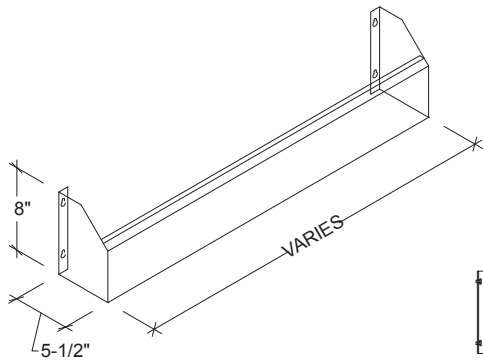

PROJECT: _____
 ITEM NUMBER: _____ QTY: _____

SINGLE SPEED RAIL

Model ISRS-42

MODELS

- ISRS-12 ISRS-36 ISRS-60
- ISRS-18 ISRS-42 ISRS-66
- ISRS-24 ISRS-48 ISRS-72
- ISRS-30 ISRS-54

OPTIONS

- LCS** Locking cover single (see page 34 for details)
- M** Modified - Custom

STANDARD FEATURES

- All Heliarc welded construction
- All 18-Gauge, Type 304 stainless steel
- Removable for ease of cleaning
- Keyhole with welded stud mounted on front apron

INFINITY KITCHEN PRODUCTS, INC.

**SPEEDRAIL
ISOMETRIC VIEW**

**SPEEDRAIL
SECTION VIEW**

**LOCKING COVERS
ISOMETRIC VIEW**

**SPEEDRAIL
PLAN VIEW**

**SPEEDRAIL
ELEVATION VIEW**

**LOCKING COVERS
ELEVATION VIEW**

**LOCKING COVERS
SECTION VIEW**