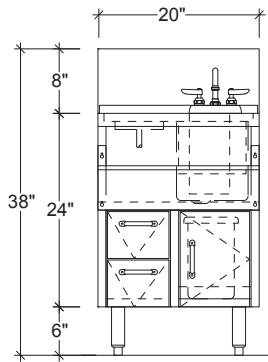

Proudly Made in America

MIXOLOGY STATION

PLAN VIEW
MODEL SHOWN:
IDKD-18-CB WITH ISRS-18

PLAN VIEW
MODEL SHOWN:
IDKD-20-CB WITH ISRS-20

PLAN VIEW
MODEL SHOWN:
IDKD-24-CB WITH ISRS-24

PLAN VIEW
MODEL SHOWN:
IDKD-42 WITH ISRS-42

ELEVATION
MODEL SHOWN:
IDKD-18-CB WITH ISRS-18

ELEVATION
MODEL SHOWN:
IDKD-20-CB WITH ISRS-20

ELEVATION
MODEL SHOWN:
IDKD-42 WITH ISRS-42

SECTION
MODEL SHOWN:
IDKD-18-CB WITH ISRS-18

SECTION
MODEL SHOWN:
IDKD-20-CB WITH ISRS-20

SECTION
MODEL SHOWN:
IDKD-42 WITH ISRS-42

MIXOLOGY STATION				
MODEL NO.	LENGTH	ICE CAPACITY	WEIGHT	(CB) DOOR QTY.
IDKD-18	18"	N/A	190	1
IDKD-20	20"	N/A	210	1 + 2 (DRAWERS)
IDKD-24	24"	N/A	230	1
IDKD-42	42"	60#	600	2