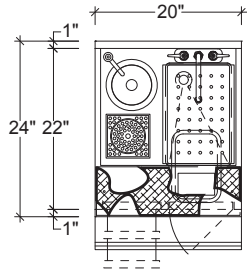

PLAN VIEW
MODEL SHOWN:
IDKD-20-CB WITH ISRS-20