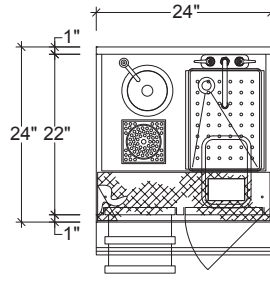

Proudly Made in America

MIXOLOGY STATION

PLAN VIEW
MODEL SHOWN:
IDKD-18-CB WITH ISRS-18

PLAN VIEW
MODEL SHOWN:
IDKD-20-CB WITH ISRS-20

PLAN VIEW
MODEL SHOWN:
IDKD-24-CB WITH ISRS-24

PLAN VIEW
MODEL SHOWN:
IDKD-42 WITH ISRS-42

ELEVATION
MODEL SHOWN:
IDKD-18-CB WITH ISRS-18

ELEVATION
MODEL SHOWN:
IDKD-20-CB WITH ISRS-20

ELEVATION
MODEL SHOWN:
IDKD-42 WITH ISRS-42

SECTION
MODEL SHOWN:
IDKD-18-CB WITH ISRS-18

SECTION
MODEL SHOWN:
IDKD-20-CB WITH ISRS-20

SECTION
MODEL SHOWN:
IDKD-42 WITH ISRS-42

MIXOLOGY STATION				
MODEL NO.	LENGTH	ICE CAPACITY	WEIGHT	(CB) DOOR QTY.
IDKD-18	18"	N/A	190	1
IDKD-20	20"	N/A	210	1 + 2 (DRAWERS)
IDKD-24	24"	N/A	230	1
IDKD-42	42"	60#	600	2