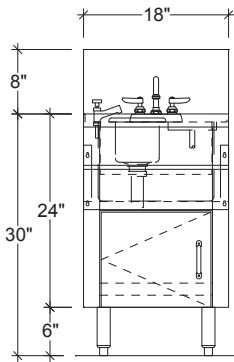

Proudly Made in America

MIXOLOGY STATION

PLAN VIEW
MODEL SHOWN:
IDKD-18-CB WITH ISRS-18

PLAN VIEW
MODEL SHOWN:
IDKD-20-CB WITH ISRS-20

PLAN VIEW
MODEL SHOWN:
IDKD-24-CB WITH ISRS-24

PLAN VIEW
MODEL SHOWN:
IDKD-42 WITH ISRS-42

ELEVATION
MODEL SHOWN:
IDKD-18-CB WITH ISRS-18

ELEVATION
MODEL SHOWN:
IDKD-20-CB WITH ISRS-20

ELEVATION
MODEL SHOWN:
IDKD-42 WITH ISRS-42

SECTION
MODEL SHOWN:
IDKD-18-CB WITH ISRS-18

SECTION
MODEL SHOWN:
IDKD-20-CB WITH ISRS-20

SECTION
MODEL SHOWN:
IDKD-42 WITH ISRS-42

MIXOLOGY STATION				
MODEL NO.	LENGTH	ICE CAPACITY	WEIGHT	(CB) DOOR QTY.
IDKD-18	18"	N/A	190	1
IDKD-20	20"	N/A	210	1 + 2 (DRAWERS)
IDKD-24	24"	N/A	230	1
IDKD-42	42"	60#	600	2