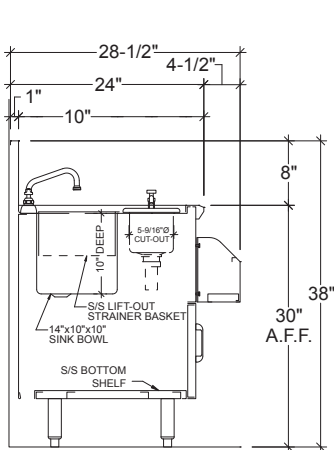

Proudly Made in America

MIXOLOGY STATION

PLAN VIEW
MODEL SHOWN:
IDKD-18-CB WITH ISRS-18

PLAN VIEW
MODEL SHOWN:
IDKD-20-CB WITH ISRS-20

PLAN VIEW
MODEL SHOWN:
IDKD-24-CB WITH ISRS-24

PLAN VIEW
MODEL SHOWN:
IDKD-42 WITH ISRS-42

ELEVATION
MODEL SHOWN:
IDKD-18-CB WITH ISRS-18

ELEVATION
MODEL SHOWN:
IDKD-20-CB WITH ISRS-20

ELEVATION
MODEL SHOWN:
IDKD-42 WITH ISRS-42

SECTION
MODEL SHOWN:
IDKD-18-CB WITH ISRS-18

SECTION
MODEL SHOWN:
IDKD-20-CB WITH ISRS-20

SECTION
MODEL SHOWN:
IDKD-42 WITH ISRS-42

MIXOLOGY STATION				
MODEL NO.	LENGTH	ICE CAPACITY	WEIGHT	(CB) DOOR QTY.
IDKD-18	18"	N/A	190	1
IDKD-20	20"	N/A	210	1 + 2 (DRAWERS)
IDKD-24	24"	N/A	230	1
IDKD-42	42"	60#	600	2