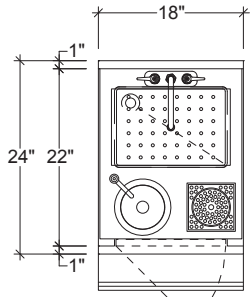

MIXOLOGY STATION

PLAN VIEW
MODEL SHOWN:
IDKD-18-CB WITH ISRS-18