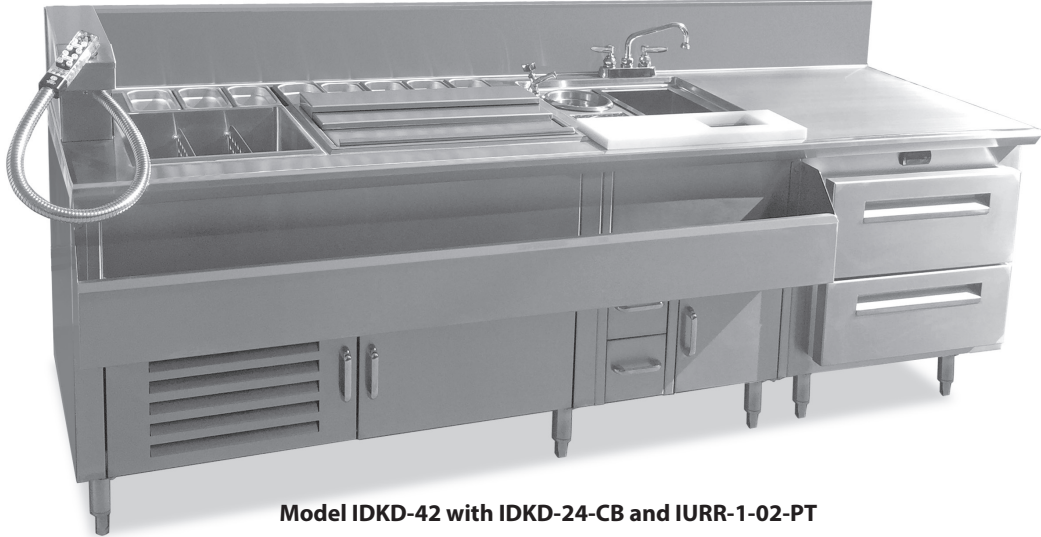

PROJECT: _____
ITEM NUMBER: _____ QTY: _____

MIXOLOGY STATION

MIXOLOGY STATION

Model IDKD-42 with IDKD-24-CB and IURR-1-02-PT

STANDARD FEATURES

- All Heliarc welded construction
- All 18-Gauge, Type 304 stainless steel
- One-piece seamless top and backsplash
- Attractive high polished bullnose edge-to-front
- Easy clean bin with 3/8" radius interior corners
- 1" x 3" brass drain (with non-cold plate models)
- CFC-Free "shot-in-place" insulation (on model IDKD-42)
- 1-5/8" diameter, 16-Gauge stainless steel legs
- Adjustable stainless steel bullet feet
- Three stainless steel ice dividers (on model IDKD-42)
- Eight refrigerated 1/9" pans (on model IDKD-42)
- 7 Circuit cold plate (on model IDKD-42)
- Refrigerated juice pan (on model IDKD-42)
- Soda gun holder (on model IDKD-42)
- Cutting board and trash chute (on models IDKD-20 and IDKD-24)
- Rinser, dipper well, strainer basket and premium faucet on all models with fabricated dump sink
- Attractive heavy duty door pulls

MODELS

- 24" DEEP**
- | | |
|----------------------------------|----------------------------------|
| <input type="checkbox"/> IDKD-18 | <input type="checkbox"/> IDKD-24 |
| <input type="checkbox"/> IDKD-20 | <input type="checkbox"/> IDKD-42 |

OPTIONS

- | | |
|-------------------------------------|--|
| <input type="checkbox"/> 16B | 16" Deep Ice Bin |
| <input type="checkbox"/> CB | Cabinet Base |
| <input type="checkbox"/> EEF | Electric Eye Faucet |
| <input type="checkbox"/> F | Freezer |
| <input type="checkbox"/> LSS | Left Side Splash |
| <input type="checkbox"/> PB | Perforated False Bottom
(only with non-cold plate models) |
| <input type="checkbox"/> RSS | Right Side Splash |
| <input type="checkbox"/> SC | Sliding Cover |
| <input type="checkbox"/> SC3 | Three Tier Sliding Cover
(Provides 2/3 more open workspace) |
| <input type="checkbox"/> M | Modified - Custom |