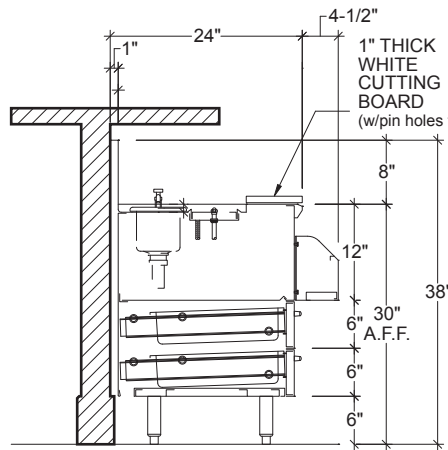

Proudly Made in America

MIXOLOGY STATION

PLAN VIEW
MODEL SHOWN:
IDKD-18-CB WITH ISRS-18

PLAN VIEW
MODEL SHOWN:
IDKD-20-CB WITH ISRS-20

PLAN VIEW
MODEL SHOWN:
IDKD-24-CB WITH ISRS-24

PLAN VIEW
MODEL SHOWN:
IDKD-42 WITH ISRS-42

ELEVATION
MODEL SHOWN:
IDKD-18-CB WITH ISRS-18

ELEVATION
MODEL SHOWN:
IDKD-20-CB WITH ISRS-20

ELEVATION
MODEL SHOWN:
IDKD-42 WITH ISRS-42

SECTION
MODEL SHOWN:
IDKD-18-CB WITH ISRS-18

SECTION
MODEL SHOWN:
IDKD-20-CB WITH ISRS-20

SECTION
MODEL SHOWN:
IDKD-42 WITH ISRS-42

MIXOLOGY STATION				
MODEL NO.	LENGTH	ICE CAPACITY	WEIGHT	(CB) DOOR QTY.
IDKD-18	18"	N/A	190	1
IDKD-20	20"	N/A	210	1 + 2 (DRAWERS)
IDKD-24	24"	N/A	230	1
IDKD-42	42"	60#	600	2