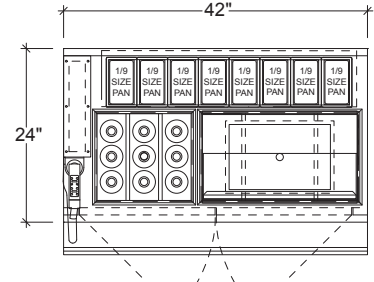

Proudly Made in America

MIXOLOGY STATION

PLAN VIEW
MODEL SHOWN:
IDKD-18-CB WITH ISRS-18

PLAN VIEW
MODEL SHOWN:
IDKD-20-CB WITH ISRS-20

PLAN VIEW
MODEL SHOWN:
IDKD-24-CB WITH ISRS-24

PLAN VIEW
MODEL SHOWN:
IDKD-42 WITH ISRS-42

ELEVATION
MODEL SHOWN:
IDKD-18-CB WITH ISRS-18

ELEVATION
MODEL SHOWN:
IDKD-20-CB WITH ISRS-20

ELEVATION
MODEL SHOWN:
IDKD-42 WITH ISRS-42

SECTION
MODEL SHOWN:
IDKD-18-CB WITH ISRS-18

SECTION
MODEL SHOWN:
IDKD-20-CB WITH ISRS-20

SECTION
MODEL SHOWN:
IDKD-42 WITH ISRS-42

MIXOLOGY STATION				
MODEL NO.	LENGTH	ICE CAPACITY	WEIGHT	(CB) DOOR QTY.
IDKD-18	18"	N/A	190	1
IDKD-20	20"	N/A	210	1 + 2 (DRAWERS)
IDKD-24	24"	N/A	230	1
IDKD-42	42"	60#	600	2