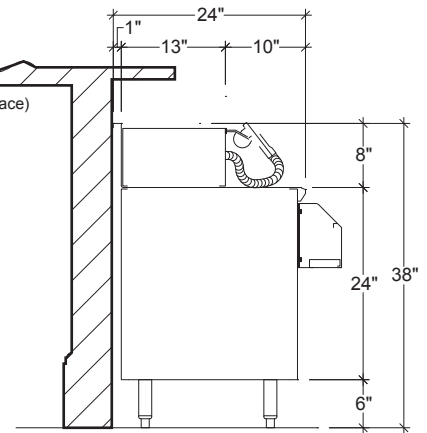

Proudly Made in America

MIXOLOGY STATION

PLAN VIEW
MODEL SHOWN:
IDKD-18-CB WITH ISRS-18

PLAN VIEW
MODEL SHOWN:
IDKD-20-CB WITH ISRS-20

PLAN VIEW
MODEL SHOWN:
IDKD-24-CB WITH ISRS-24

PLAN VIEW
MODEL SHOWN:
IDKD-42 WITH ISRS-42

ELEVATION
MODEL SHOWN:
IDKD-18-CB WITH ISRS-18

ELEVATION
MODEL SHOWN:
IDKD-20-CB WITH ISRS-20

ELEVATION
MODEL SHOWN:
IDKD-42 WITH ISRS-42

SECTION
MODEL SHOWN:
IDKD-18-CB WITH ISRS-18

SECTION
MODEL SHOWN:
IDKD-20-CB WITH ISRS-20

SECTION
MODEL SHOWN:
IDKD-42 WITH ISRS-42

MIXOLOGY STATION				
MODEL NO.	LENGTH	ICE CAPACITY	WEIGHT	(CB) DOOR QTY.
IDKD-18	18"	N/A	190	1
IDKD-20	20"	N/A	210	1 + 2 (DRAWERS)
IDKD-24	24"	N/A	230	1
IDKD-42	42"	60#	600	2