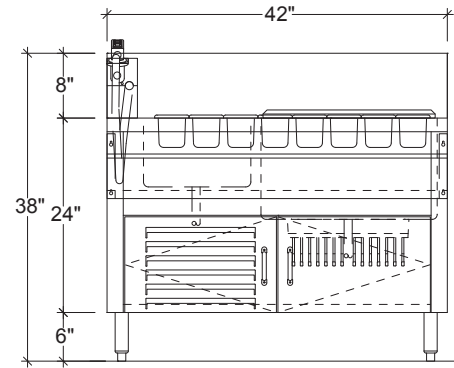

Proudly Made in America

MIXOLOGY STATION

PLAN VIEW
MODEL SHOWN:
IDKD-18-CB WITH ISRS-18

PLAN VIEW
MODEL SHOWN:
IDKD-20-CB WITH ISRS-20

PLAN VIEW
MODEL SHOWN:
IDKD-24-CB WITH ISRS-24

PLAN VIEW
MODEL SHOWN:
IDKD-42 WITH ISRS-42

ELEVATION
MODEL SHOWN:
IDKD-18-CB WITH ISRS-18

ELEVATION
MODEL SHOWN:
IDKD-20-CB WITH ISRS-20

ELEVATION
MODEL SHOWN:
IDKD-42 WITH ISRS-42

SECTION
MODEL SHOWN:
IDKD-18-CB WITH ISRS-18

SECTION
MODEL SHOWN:
IDKD-20-CB WITH ISRS-20

SECTION
MODEL SHOWN:
IDKD-42 WITH ISRS-42

MIXOLOGY STATION				
MODEL NO.	LENGTH	ICE CAPACITY	WEIGHT	(CB) DOOR QTY.
IDKD-18	18"	N/A	190	1
IDKD-20	20"	N/A	210	1 + 2 (DRAWERS)
IDKD-24	24"	N/A	230	1
IDKD-42	42"	60#	600	2