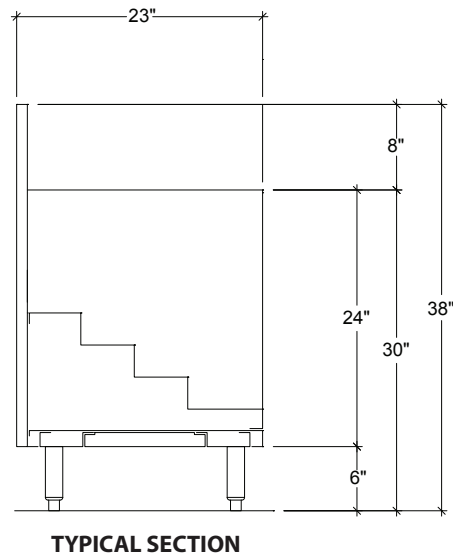

PROJECT: _____
 ITEM NUMBER: _____ QTY: _____

LIQUOR DISPLAY CABINET

Model ILDD-30

MODELS

'D' SERIES 24" DEEP

- ILDD-12 ILDD-24 ILDD-36
- ILDD-18 ILDD-30 ILDD-42

OPTIONS

- LC** Locking Cover
- M** Modified - Custom

STANDARD FEATURES

- All Heli-arc welded construction
- All 18 gauge type 304 stainless steel
- Bottle guards
- Liquor steps are easily cleaned
- Adjustable stainless steel bullet feet
- Heavy duty stainless steel gussets welded to 14 gauge stainless steel channel supports
- 1-5/8" diameter 16 gauge stainless steel legs
- Four levels

Proudly Made in America

LIQUOR DISPLAY CABINET

'D' SERIES 23" DEEP			
MODEL NO.	LENGTH	WEIGHT	STEPS
ILDD-18	18"	55	4
ILDD-24	24"	75	4
ILDD-30	30"	95	4
ILDD-36	36"	115	4
ILDD-42	42"	135	4

INFINITY KITCHEN PRODUCTS, INC.