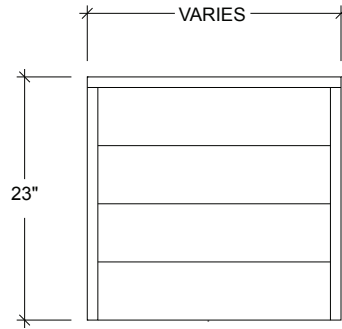

LIQUOR DISPLAY CABINET

TYPICAL PLAN