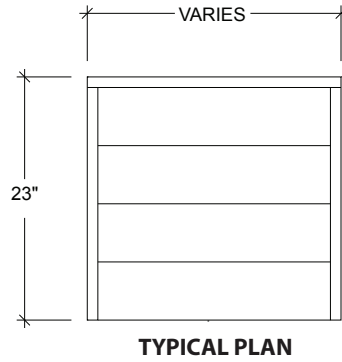

PROJECT: _____
 ITEM NUMBER: _____ QTY: _____

LIQUOR DISPLAY CABINET

Model ILDD-30

MODELS

'D' SERIES 24" DEEP

- ILDD-12 ILDD-24 ILDD-36
- ILDD-18 ILDD-30 ILDD-42

OPTIONS

- LC** Locking Cover
- M** Modified - Custom

STANDARD FEATURES

- All Heli-arc welded construction
- All 18 gauge type 304 stainless steel
- Bottle guards
- Liquor steps are easily cleaned
- Adjustable stainless steel bullet feet
- Heavy duty stainless steel gussets welded to 14 gauge stainless steel channel supports
- 1-5/8" diameter 16 gauge stainless steel legs
- Four levels

Proudly Made in America

LIQUOR DISPLAY CABINET

'D' SERIES 23" DEEP			
MODEL NO.	LENGTH	WEIGHT	STEPS
ILDD-18	18"	55	4
ILDD-24	24"	75	4
ILDD-30	30"	95	4
ILDD-36	36"	115	4
ILDD-42	42"	135	4

INFINITY KITCHEN PRODUCTS, INC.