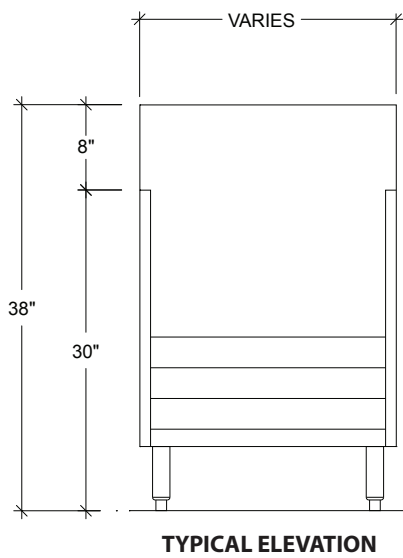

PROJECT: _____
 ITEM NUMBER: _____ QTY: _____

LIQUOR DISPLAY CABINET

Model ILDD-30

MODELS

'D' SERIES 24" DEEP

- ILDD-12 ILDD-24 ILDD-36
- ILDD-18 ILDD-30 ILDD-42

OPTIONS

- LC** Locking Cover
- M** Modified - Custom

STANDARD FEATURES

- All Heli-arc welded construction
- All 18 gauge type 304 stainless steel
- Bottle guards
- Liquor steps are easily cleaned
- Adjustable stainless steel bullet feet
- Heavy duty stainless steel gussets welded to 14 gauge stainless steel channel supports
- 1-5/8" diameter 16 gauge stainless steel legs
- Four levels

Proudly Made in America

LIQUOR DISPLAY CABINET

'D' SERIES 23" DEEP			
MODEL NO.	LENGTH	WEIGHT	STEPS
ILDD-18	18"	55	4
ILDD-24	24"	75	4
ILDD-30	30"	95	4
ILDD-36	36"	115	4
ILDD-42	42"	135	4

INFINITY KITCHEN PRODUCTS, INC.