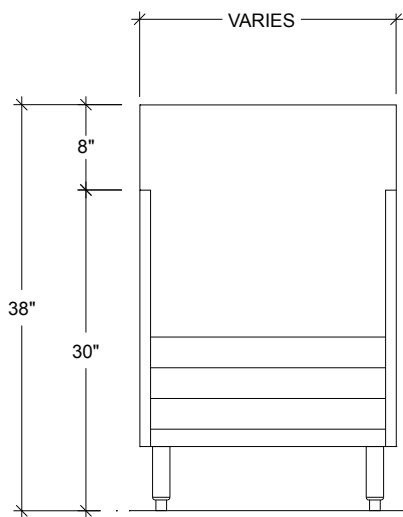

## STANDARD FEATURES

- All Heliarc welded construction
- All 18-Gauge, Type 304 stainless steel
- 1-5/8" diameter, 16-gauge stainless steel legs
- Adjustable stainless steel bullet feet
- Heavy duty stainless steel gussets welded to 14-Gauge stainless steel channel supports
- Four levels
- Bottle guards
- Liquor steps are easily cleaned

# LIQUOR DISPLAY CABINET

TYPICAL PLAN

TYPICAL ELEVATION

TYPICAL SECTION

'D' SERIES 23" DEEP			
MODEL NO.	LENGTH	WEIGHT	STEPS
ILDD-18	18"	55	4
ILDD-24	24"	75	4
ILDD-30	30"	95	4
ILDD-36	36"	115	4
ILDD-42	42"	135	4