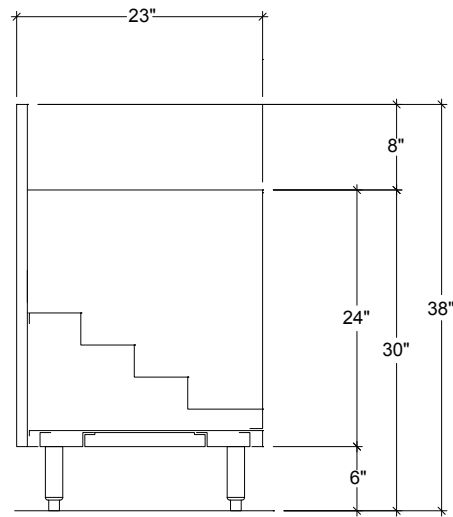

## STANDARD FEATURES

- All Heliarc welded construction
- All 18-Gauge, Type 304 stainless steel
- 1-5/8" diameter, 16-gauge stainless steel legs
- Adjustable stainless steel bullet feet
- Heavy duty stainless steel gussets welded to 14-Gauge stainless steel channel supports
- Four levels
- Bottle guards
- Liquor steps are easily cleaned

# LIQUOR DISPLAY CABINET

TYPICAL PLAN

TYPICAL ELEVATION

TYPICAL SECTION

'D' SERIES 23" DEEP			
MODEL NO.	LENGTH	WEIGHT	STEPS
ILDD-18	18"	55	4
ILDD-24	24"	75	4
ILDD-30	30"	95	4
ILDD-36	36"	115	4
ILDD-42	42"	135	4