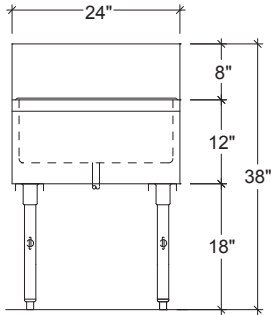

PROJECT: _____
 ITEM NUMBER: _____ QTY: _____

Model IBBD-42 shown with optional ISRS-42 Speed Rail

ICE BATH

MODELS

'S' SERIES 20-1/2" DEEP

- IBBS-24 IBBS-36 IBBS-48
- IBBS-30 IBBS-42

'D' SERIES 24" DEEP

- IBBD-24 IBBD-36 IBBD-48
- IBBD-30 IBBD-42

OPTIONS

- CB** Cabinet Base
- LSS** Left Side Splash
- OCB** Open Cabinet Base
- RSS** Right Side Splash
- M** Modified - Custom

STANDARD FEATURES

- All Heliarc welded construction
- All 18-Gauge, Type 304 stainless steel
- Attractive high polished bullnose edge-to-front
- Easy clean bin with 3/8" radius interior corners
- 1" brass drain
- CFC-Free "shot-in-place" insulation
- 9" deep ice bin
- Corner located stand pipe over flow with stainless steel guard
- Perforated false bottom

Proudly Made in America

ICE BATH

'S' SERIES 20-1/2" DEEP				
MODEL NO.	LENGTH	ICE CAPACITY	WEIGHT	(CB) DOOR QTY.
IBBS-24	24"	55#	80	1
IBBS-30	30"	65#	100	1
IBBS-36	36"	75#	120	2
IBBS-42	42"	90#	140	2
IBBS-48	48"	105#	160	2

'D' SERIES 24" DEEP				
MODEL NO.	LENGTH	ICE CAPACITY	WEIGHT	(CB) DOOR QTY.
IBBD-24	24"	63#	90	1
IBBD-30	30"	78#	110	1
IBBD-36	36"	95#	130	2
IBBD-42	42"	110#	150	2
IBBD-48	48"	130#	170	2

UTILITIES
BRASS DRAIN
1 X 1"