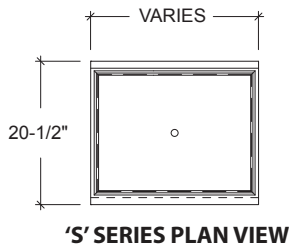

PROJECT: _____
 ITEM NUMBER: _____ QTY: _____

Model IBBD-42 shown with optional ISRS-42 Speed Rail

ICE BATH

MODELS

'S' SERIES 20-1/2" DEEP

- IBBS-24 IBBS-36 IBBS-48
- IBBS-30 IBBS-42

'D' SERIES 24" DEEP

- IBBD-24 IBBD-36 IBBD-48
- IBBD-30 IBBD-42

OPTIONS

- CB** Cabinet Base
- LSS** Left Side Splash
- OCB** Open Cabinet Base
- RSS** Right Side Splash
- M** Modified - Custom

STANDARD FEATURES

- All Heliarc welded construction
- All 18-Gauge, Type 304 stainless steel
- Attractive high polished bullnose edge-to-front
- Easy clean bin with 3/8" radius interior corners
- 1" brass drain
- CFC-Free "shot-in-place" insulation
- 9" deep ice bin
- Corner located stand pipe over flow with stainless steel guard
- Perforated false bottom

Proudly Made in America

ICE BATH

'S' SERIES 20-1/2" DEEP				
MODEL NO.	LENGTH	ICE CAPACITY	WEIGHT	(CB) DOOR QTY.
IBBS-24	24"	55#	80	1
IBBS-30	30"	65#	100	1
IBBS-36	36"	75#	120	2
IBBS-42	42"	90#	140	2
IBBS-48	48"	105#	160	2