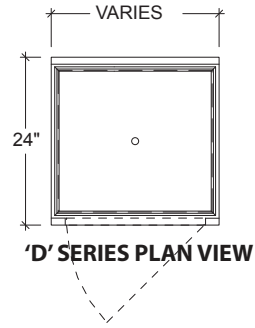

PROJECT: _____
 ITEM NUMBER: _____ QTY: _____

Model IBBD-42 shown with optional ISRS-42 Speed Rail

ICE BATH

MODELS

'S' SERIES 20-1/2" DEEP

- IBBS-24 IBBS-36 IBBS-48
- IBBS-30 IBBS-42

'D' SERIES 24" DEEP

- IBBD-24 IBBD-36 IBBD-48
- IBBD-30 IBBD-42

OPTIONS

- CB** Cabinet Base
- LSS** Left Side Splash
- OCB** Open Cabinet Base
- RSS** Right Side Splash
- M** Modified - Custom

STANDARD FEATURES

- All Heliarc welded construction
- All 18-Gauge, Type 304 stainless steel
- Attractive high polished bullnose edge-to-front
- Easy clean bin with 3/8" radius interior corners
- 1" brass drain
- CFC-Free "shot-in-place" insulation
- 9" deep ice bin
- Corner located stand pipe over flow with stainless steel guard
- Perforated false bottom

Proudly Made in America

ICE BATH

'S' SERIES 20-1/2" DEEP				
MODEL NO.	LENGTH	ICE CAPACITY	WEIGHT	(CB) DOOR QTY.
IBBS-24	24"	55#	80	1
IBBS-30	30"	65#	100	1
IBBS-36	36"	75#	120	2
IBBS-42	42"	90#	140	2
IBBS-48	48"	105#	160	2

'D' SERIES 24" DEEP				
MODEL NO.	LENGTH	ICE CAPACITY	WEIGHT	(CB) DOOR QTY.
IBBD-24	24"	63#	90	1
IBBD-30	30"	78#	110	1
IBBD-36	36"	95#	130	2
IBBD-42	42"	110#	150	2
IBBD-48	48"	130#	170	2

UTILITIES
BRASS DRAIN
1 X 1"