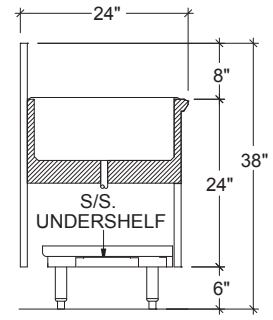

OPTIONS

- CB** Cabinet Base
- LSS** Left Side Splash
- OCB** Open Cabinet Base
- RSS** Right Side Splash
- M** Modified - Custom

STANDARD FEATURES

- All Heliarc welded construction
- All 18-Gauge, Type 304 stainless steel
- Attractive high polished bullnose edge-to-front
- Easy clean bin with 3/8" radius interior corners
- 1" brass drain
- CFC-Free "shot-in-place" insulation
- 9" deep ice bin
- Corner located stand pipe over flow with stainless steel guard
- Perforated false bottom

Proudly Made in America

ICE BATH

'S' SERIES 20-1/2" DEEP				
MODEL NO.	LENGTH	ICE CAPACITY	WEIGHT	(CB) DOOR QTY.
IBBS-24	24"	55#	80	1
IBBS-30	30"	65#	100	1
IBBS-36	36"	75#	120	2
IBBS-42	42"	90#	140	2
IBBS-48	48"	105#	160	2

'D' SERIES 24" DEEP				
MODEL NO.	LENGTH	ICE CAPACITY	WEIGHT	(CB) DOOR QTY.
IBBD-24	24"	63#	90	1
IBBD-30	30"	78#	110	1
IBBD-36	36"	95#	130	2
IBBD-42	42"	110#	150	2
IBBD-48	48"	130#	170	2

UTILITIES
BRASS DRAIN
1 X 1"