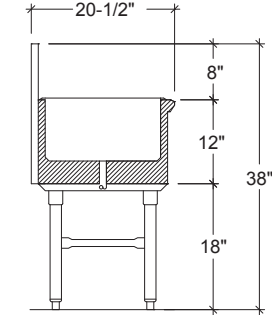

PROJECT: _____
 ITEM NUMBER: _____ QTY: _____

Model IBBD-42 shown with optional ISRS-42 Speed Rail

ICE BATH

MODELS

'S' SERIES 20-1/2" DEEP

- IBBS-24 IBBS-36 IBBS-48
- IBBS-30 IBBS-42

'D' SERIES 24" DEEP

- IBBD-24 IBBD-36 IBBD-48
- IBBD-30 IBBD-42

OPTIONS

- CB** Cabinet Base
- LSS** Left Side Splash
- OCB** Open Cabinet Base
- RSS** Right Side Splash
- M** Modified - Custom

STANDARD FEATURES

- All Heliarc welded construction
- All 18-Gauge, Type 304 stainless steel
- Attractive high polished bullnose edge-to-front
- Easy clean bin with 3/8" radius interior corners
- 1" brass drain
- CFC-Free "shot-in-place" insulation
- 9" deep ice bin
- Corner located stand pipe over flow with stainless steel guard
- Perforated false bottom

Proudly Made in America

ICE BATH

'S' SERIES 20-1/2" DEEP				
MODEL NO.	LENGTH	ICE CAPACITY	WEIGHT	(CB) DOOR QTY.
IBBS-24	24"	55#	80	1
IBBS-30	30"	65#	100	1
IBBS-36	36"	75#	120	2
IBBS-42	42"	90#	140	2
IBBS-48	48"	105#	160	2

'D' SERIES 24" DEEP				
MODEL NO.	LENGTH	ICE CAPACITY	WEIGHT	(CB) DOOR QTY.
IBBD-24	24"	63#	90	1
IBBD-30	30"	78#	110	1
IBBD-36	36"	95#	130	2
IBBD-42	42"	110#	150	2
IBBD-48	48"	130#	170	2

UTILITIES
BRASS DRAIN
1 X 1"