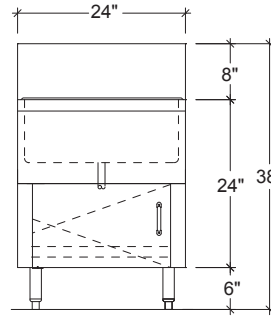

PROJECT: _____
 ITEM NUMBER: _____ QTY: _____

Model IBBD-42 shown with optional ISRS-42 Speed Rail

ICE BATH

MODELS

'S' SERIES 20-1/2" DEEP

- IBBS-24 IBBS-36 IBBS-48
- IBBS-30 IBBS-42

'D' SERIES 24" DEEP

- IBBD-24 IBBD-36 IBBD-48
- IBBD-30 IBBD-42

OPTIONS

- CB** Cabinet Base
- LSS** Left Side Splash
- OCB** Open Cabinet Base
- RSS** Right Side Splash
- M** Modified - Custom

STANDARD FEATURES

- All Heliarc welded construction
- All 18-Gauge, Type 304 stainless steel
- Attractive high polished bullnose edge-to-front
- Easy clean bin with 3/8" radius interior corners
- 1" brass drain
- CFC-Free "shot-in-place" insulation
- 9" deep ice bin
- Corner located stand pipe over flow with stainless steel guard
- Perforated false bottom

Proudly Made in America

ICE BATH

'S' SERIES 20-1/2" DEEP				
MODEL NO.	LENGTH	ICE CAPACITY	WEIGHT	(CB) DOOR QTY.
IBBS-24	24"	55#	80	1
IBBS-30	30"	65#	100	1
IBBS-36	36"	75#	120	2
IBBS-42	42"	90#	140	2
IBBS-48	48"	105#	160	2

'D' SERIES 24" DEEP				
MODEL NO.	LENGTH	ICE CAPACITY	WEIGHT	(CB) DOOR QTY.
IBBD-24	24"	63#	90	1
IBBD-30	30"	78#	110	1
IBBD-36	36"	95#	130	2
IBBD-42	42"	110#	150	2
IBBD-48	48"	130#	170	2

UTILITIES
BRASS DRAIN
1 X 1"