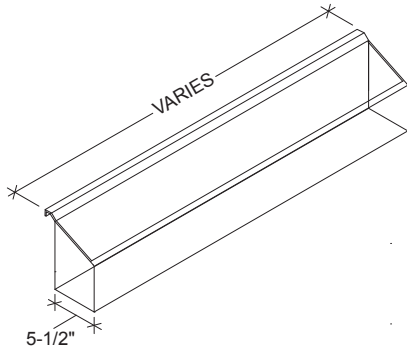

HANG-ON SPEED RAIL

**SPEEDRAIL
ISOMETRIC VIEW**