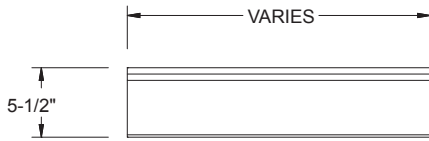

# HANG-ON SPEED RAIL

**SPEEDRAIL  
ISOMETRIC VIEW**

**SPEEDRAIL  
SECTION VIEW**

**LOCKING COVER  
ISOMETRIC VIEW**

**SPEEDRAIL  
PLAN VIEW**

**LOCKING COVER  
ELEVATION VIEW**

**LOCKING COVER  
SECTION VIEW**

**SPEEDRAIL  
ELEVATION VIEW**

HANG-ON SPEED RAIL		
MODEL NO.	LENGTH	BOTTLE CAPACITY
ISRH-12	12"	3
ISRH-18	18"	5
ISRH-24	24"	6
ISRH-30	30"	8
ISRH-36	36"	9
ISRH-42	42"	10
ISRH-48	48"	13
ISRH-54	54"	15
ISRH-60	60"	16
ISRH-66	66"	18
ISRH-72	72"	20