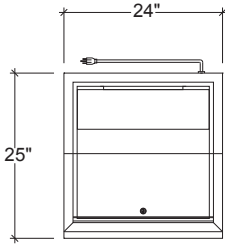

1	R = Remote S = Self-Contained
2	1 = 1 Sliding Door Lid (only on 24" & 36" models) 2 = 2 Sliding Door Lid (only on 48" & 72" models)
3	24 = 24" Length 36 = 36" Length 48 = 48" Length 72 = 72" Length

OPTIONS

- CL** 6" high stainless steel adjustable legs
- CS2** 2-1/2" Heavy Duty Casters
- CS4** 4" Heavy Duty Casters
- CS6** 6" Heavy Duty Casters
- M** Modified - Custom

INFINITY KITCHEN PRODUCTS, INC.

7750 Scout Ave. • Bell Gardens, CA 90201
 Toll Free: (866) 349-0005 • Ph: (562) 806-5771 • Fax: (562) 806-6771
 infinitystainless.com • customerservice@infinitystainless.com

GLASS/MUG FROSTER

PLAN VIEW

PLAN VIEW

ELEVATION

ELEVATION

SECTION
MODEL SHOWN: IGFS-1-24

SECTION
MODEL SHOWN: IGFS-2-48

REMOTE UNITS						
MODEL	LENGTH	VOLTS	AMPS	PHASE	BTU'S	WEIGHT
IGFR-1-24	24"	115v	2.82	1ph	900	175
IGFR-1-36	36"	115v	3.19	1ph	1350	250
IGFR-2-48	48"	115v	3.36	1ph	1800	325
IGFR-2-72	72"	115v	4.99	1ph	2700	440