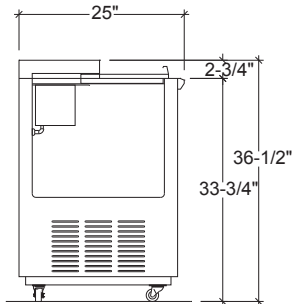

GLASS/MUG FROSTER

PLAN VIEW

PLAN VIEW

ELEVATION

ELEVATION

SECTION
MODEL SHOWN: IGFS-1-24

SECTION
MODEL SHOWN: IGFS-2-48

REMOTE UNITS						
MODEL	LENGTH	VOLTS	AMPS	PHASE	BTU'S	WEIGHT
IGFR-1-24	24"	115v	2.82	1ph	900	175
IGFR-1-36	36"	115v	3.19	1ph	1350	250
IGFR-2-48	48"	115v	3.36	1ph	1800	325
IGFR-2-72	72"	115v	4.99	1ph	2700	440

SELF-CONTAINED UNITS							
MODEL	LENGTH	H.P	VOLTS	AMPS	PHASE	BTU'S	WEIGHT
IGFS-1-24	24"	1/3 HP	115v	9.7	1ph	900	175
IGFS-1-36	36"	1/3 HP	115v	10.07	1ph	1350	250
IGFS-2-48	48"	1/3 HP	115v	10.24	1ph	1800	325
IGFS-2-72	72"	1/3 HP	115v	11.29	1ph	2700	440