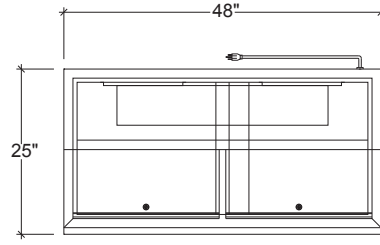

1	R = Remote S = Self-Contained
2	1 = 1 Sliding Door Lid (only on 24" & 36" models) 2 = 2 Sliding Door Lid (only on 48" & 72" models)
3	24 = 24" Length 36 = 36" Length 48 = 48" Length 72 = 72" Length

OPTIONS

- CL** 6" high stainless steel adjustable legs
- CS2** 2-1/2" Heavy Duty Casters
- CS4** 4" Heavy Duty Casters
- CS6** 6" Heavy Duty Casters
- M** Modified - Custom

INFINITY KITCHEN PRODUCTS, INC.

7750 Scout Ave. • Bell Gardens, CA 90201
 Toll Free: (866) 349-0005 • Ph: (562) 806-5771 • Fax: (562) 806-6771
 infinitystainless.com • customerservice@infinitystainless.com

GLASS/MUG FROSTER

PLAN VIEW

PLAN VIEW

ELEVATION

ELEVATION

SECTION
MODEL SHOWN: IGFS-1-24

SECTION
MODEL SHOWN: IGFS-2-48

REMOTE UNITS						
MODEL	LENGTH	VOLTS	AMPS	PHASE	BTU'S	WEIGHT
IGFR-1-24	24"	115v	2.82	1ph	900	175
IGFR-1-36	36"	115v	3.19	1ph	1350	250
IGFR-2-48	48"	115v	3.36	1ph	1800	325
IGFR-2-72	72"	115v	4.99	1ph	2700	440