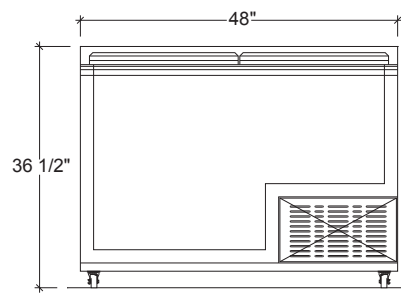

GLASS/MUG FROSTER

PLAN VIEW

PLAN VIEW

ELEVATION

ELEVATION

SECTION
MODEL SHOWN: IGFS-1-24

SECTION
MODEL SHOWN: IGFS-2-48

REMOTE UNITS						
MODEL	LENGTH	VOLTS	AMPS	PHASE	BTU'S	WEIGHT
IGFR-1-24	24"	115v	2.82	1ph	900	175
IGFR-1-36	36"	115v	3.19	1ph	1350	250
IGFR-2-48	48"	115v	3.36	1ph	1800	325
IGFR-2-72	72"	115v	4.99	1ph	2700	440

SELF-CONTAINED UNITS							
MODEL	LENGTH	H.P	VOLTS	AMPS	PHASE	BTU'S	WEIGHT
IGFS-1-24	24"	1/3 HP	115v	9.7	1ph	900	175
IGFS-1-36	36"	1/3 HP	115v	10.07	1ph	1350	250
IGFS-2-48	48"	1/3 HP	115v	10.24	1ph	1800	325
IGFS-2-72	72"	1/3 HP	115v	11.29	1ph	2700	440