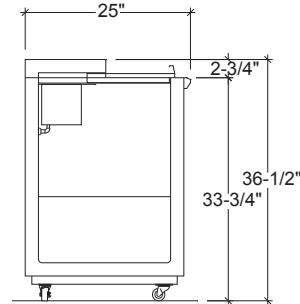

GLASS/MUG FROSTER

PLAN VIEW

PLAN VIEW

ELEVATION

ELEVATION

SECTION
MODEL SHOWN: IGFS-1-24

SECTION
MODEL SHOWN: IGFS-2-48

REMOTE UNITS						
MODEL	LENGTH	VOLTS	AMPS	PHASE	BTU'S	WEIGHT
IGFR-1-24	24"	115v	2.82	1ph	900	175
IGFR-1-36	36"	115v	3.19	1ph	1350	250
IGFR-2-48	48"	115v	3.36	1ph	1800	325
IGFR-2-72	72"	115v	4.99	1ph	2700	440

SELF-CONTAINED UNITS							
MODEL	LENGTH	H.P	VOLTS	AMPS	PHASE	BTU'S	WEIGHT
IGFS-1-24	24"	1/3 HP	115v	9.7	1ph	900	175
IGFS-1-36	36"	1/3 HP	115v	10.07	1ph	1350	250
IGFS-2-48	48"	1/3 HP	115v	10.24	1ph	1800	325
IGFS-2-72	72"	1/3 HP	115v	11.29	1ph	2700	440