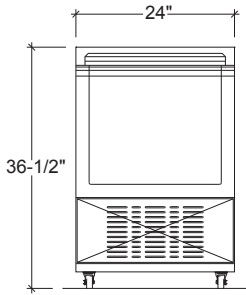

1	R = Remote S = Self-Contained
2	1 = 1 Sliding Door Lid (only on 24" & 36" models) 2 = 2 Sliding Door Lid (only on 48" & 72" models)
3	24 = 24" Length 36 = 36" Length 48 = 48" Length 72 = 72" Length

OPTIONS

- CL** 6" high stainless steel adjustable legs
- CS2** 2-1/2" Heavy Duty Casters
- CS4** 4" Heavy Duty Casters
- CS6** 6" Heavy Duty Casters
- M** Modified - Custom

INFINITY KITCHEN PRODUCTS, INC.

7750 Scout Ave. • Bell Gardens, CA 90201
 Toll Free: (866) 349-0005 • Ph: (562) 806-5771 • Fax: (562) 806-6771
 infinitystainless.com • customerservice@infinitystainless.com

GLASS/MUG FROSTER

PLAN VIEW

PLAN VIEW

ELEVATION

ELEVATION

SECTION
MODEL SHOWN: IGFS-1-24

SECTION
MODEL SHOWN: IGFS-2-48

REMOTE UNITS						
MODEL	LENGTH	VOLTS	AMPS	PHASE	BTU'S	WEIGHT
IGFR-1-24	24"	115v	2.82	1ph	900	175
IGFR-1-36	36"	115v	3.19	1ph	1350	250
IGFR-2-48	48"	115v	3.36	1ph	1800	325
IGFR-2-72	72"	115v	4.99	1ph	2700	440

SELF-CONTAINED UNITS							
MODEL	LENGTH	H.P	VOLTS	AMPS	PHASE	BTU'S	WEIGHT
IGFS-1-24	24"	1/3 HP	115v	9.7	1ph	900	175
IGFS-1-36	36"	1/3 HP	115v	10.07	1ph	1350	250
IGFS-2-48	48"	1/3 HP	115v	10.24	1ph	1800	325
IGFS-2-72	72"	1/3 HP	115v	11.29	1ph	2700	440