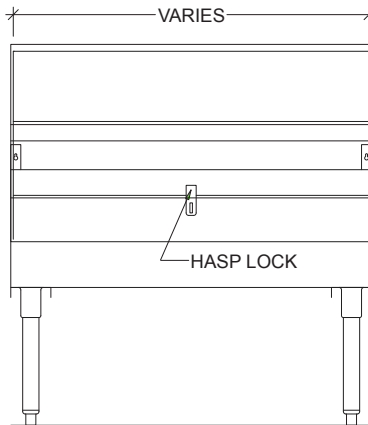

Proudly Made in America

DOUBLE SPEED RAIL

**SPEEDRAIL
ISOMETRIC VIEW**

**SPEEDRAIL
SECTION VIEW**

**LOCKING COVER
ISOMETRIC VIEW**

**SPEEDRAIL
PLAN VIEW**

**LOCKING COVER
ELEVATION VIEW**

**LOCKING COVER
SECTION VIEW**

**SPEEDRAIL
ELEVATION VIEW**

DOUBLE SPEED RAIL			
MODEL NO.	LENGTH	APPROX. BOTTLE CAPACITY	LOCKING COVER MODEL NO.
ISRD-12	12"	6	LCD-12
ISRD-18	18"	10	LCD-18
ISRD-24	24"	12	LCD-24
ISRD-30	30"	16	LCD-30
ISRD-36	36"	18	LCD-36
ISRD-42	42"	20	LCD-42
ISRD-48	48"	26	LCD-48
ISRD-54	54"	30	LCD-54
ISRD-60	60"	32	LCD-60
ISRD-66	66"	36	LCD-66
ISRD-72	72"	40	LCD-72