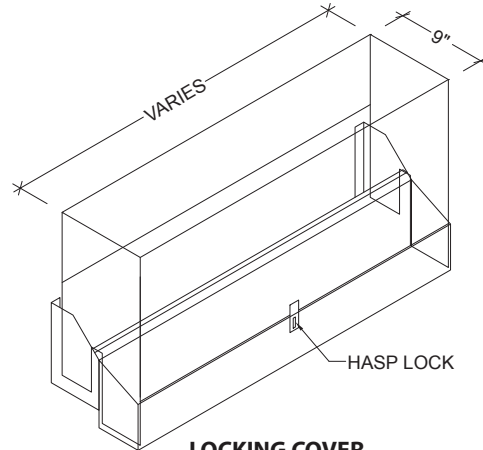

Proudly Made in America

DOUBLE SPEED RAIL

**SPEEDRAIL
ISOMETRIC VIEW**

**SPEEDRAIL
SECTION VIEW**

**LOCKING COVER
ISOMETRIC VIEW**

**SPEEDRAIL
PLAN VIEW**

**LOCKING COVER
ELEVATION VIEW**

**LOCKING COVER
SECTION VIEW**

**SPEEDRAIL
ELEVATION VIEW**

DOUBLE SPEED RAIL			
MODEL NO.	LENGTH	APPROX. BOTTLE CAPACITY	LOCKING COVER MODEL NO.
ISRD-12	12"	6	LCD-12
ISRD-18	18"	10	LCD-18
ISRD-24	24"	12	LCD-24
ISRD-30	30"	16	LCD-30
ISRD-36	36"	18	LCD-36
ISRD-42	42"	20	LCD-42
ISRD-48	48"	26	LCD-48
ISRD-54	54"	30	LCD-54
ISRD-60	60"	32	LCD-60
ISRD-66	66"	36	LCD-66
ISRD-72	72"	40	LCD-72