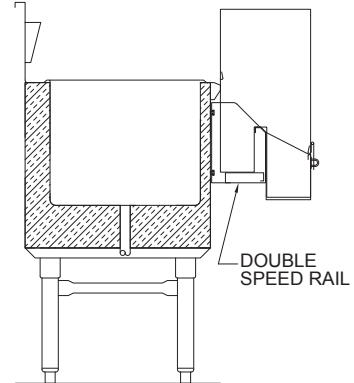

Proudly Made in America

DOUBLE SPEED RAIL

**SPEEDRAIL
ISOMETRIC VIEW**

**SPEEDRAIL
SECTION VIEW**

**LOCKING COVER
ISOMETRIC VIEW**

**SPEEDRAIL
PLAN VIEW**

**LOCKING COVER
ELEVATION VIEW**

**LOCKING COVER
SECTION VIEW**

**SPEEDRAIL
ELEVATION VIEW**

DOUBLE SPEED RAIL			
MODEL NO.	LENGTH	APPROX. BOTTLE CAPACITY	LOCKING COVER MODEL NO.
ISRD-12	12"	6	LCD-12
ISRD-18	18"	10	LCD-18
ISRD-24	24"	12	LCD-24
ISRD-30	30"	16	LCD-30
ISRD-36	36"	18	LCD-36
ISRD-42	42"	20	LCD-42
ISRD-48	48"	26	LCD-48
ISRD-54	54"	30	LCD-54
ISRD-60	60"	32	LCD-60
ISRD-66	66"	36	LCD-66
ISRD-72	72"	40	LCD-72