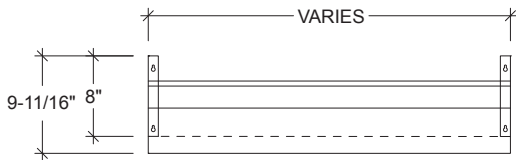

Proudly Made in America

DOUBLE SPEED RAIL

**SPEEDRAIL
ISOMETRIC VIEW**

**SPEEDRAIL
SECTION VIEW**

**LOCKING COVER
ISOMETRIC VIEW**

**SPEEDRAIL
PLAN VIEW**

**LOCKING COVER
ELEVATION VIEW**

**LOCKING COVER
SECTION VIEW**

**SPEEDRAIL
ELEVATION VIEW**

DOUBLE SPEED RAIL			
MODEL NO.	LENGTH	APPROX. BOTTLE CAPACITY	LOCKING COVER MODEL NO.
ISRD-12	12"	6	LCD-12
ISRD-18	18"	10	LCD-18
ISRD-24	24"	12	LCD-24
ISRD-30	30"	16	LCD-30
ISRD-36	36"	18	LCD-36
ISRD-42	42"	20	LCD-42
ISRD-48	48"	26	LCD-48
ISRD-54	54"	30	LCD-54
ISRD-60	60"	32	LCD-60
ISRD-66	66"	36	LCD-66
ISRD-72	72"	40	LCD-72