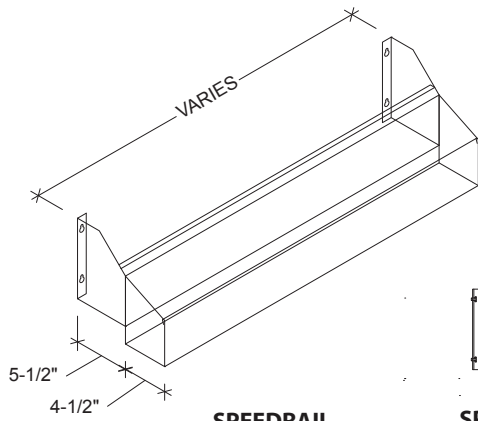

Proudly Made in America

DOUBLE SPEED RAIL

**SPEEDRAIL
ISOMETRIC VIEW**

**SPEEDRAIL
SECTION VIEW**

**LOCKING COVER
ISOMETRIC VIEW**

**SPEEDRAIL
PLAN VIEW**

**LOCKING COVER
ELEVATION VIEW**

**LOCKING COVER
SECTION VIEW**

**SPEEDRAIL
ELEVATION VIEW**

DOUBLE SPEED RAIL			
MODEL NO.	LENGTH	APPROX. BOTTLE CAPACITY	LOCKING COVER MODEL NO.
ISRD-12	12"	6	LCD-12
ISRD-18	18"	10	LCD-18
ISRD-24	24"	12	LCD-24
ISRD-30	30"	16	LCD-30
ISRD-36	36"	18	LCD-36
ISRD-42	42"	20	LCD-42
ISRD-48	48"	26	LCD-48
ISRD-54	54"	30	LCD-54
ISRD-60	60"	32	LCD-60
ISRD-66	66"	36	LCD-66
ISRD-72	72"	40	LCD-72