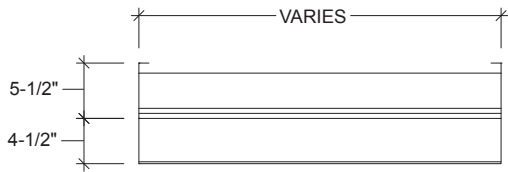

Proudly Made in America

DOUBLE SPEED RAIL

**SPEEDRAIL
ISOMETRIC VIEW**

**SPEEDRAIL
SECTION VIEW**

**LOCKING COVER
ISOMETRIC VIEW**

**SPEEDRAIL
PLAN VIEW**

**LOCKING COVER
ELEVATION VIEW**

**LOCKING COVER
SECTION VIEW**

**SPEEDRAIL
ELEVATION VIEW**

DOUBLE SPEED RAIL			
MODEL NO.	LENGTH	APPROX. BOTTLE CAPACITY	LOCKING COVER MODEL NO.
ISRD-12	12"	6	LCD-12
ISRD-18	18"	10	LCD-18
ISRD-24	24"	12	LCD-24
ISRD-30	30"	16	LCD-30
ISRD-36	36"	18	LCD-36
ISRD-42	42"	20	LCD-42
ISRD-48	48"	26	LCD-48
ISRD-54	54"	30	LCD-54
ISRD-60	60"	32	LCD-60
ISRD-66	66"	36	LCD-66
ISRD-72	72"	40	LCD-72