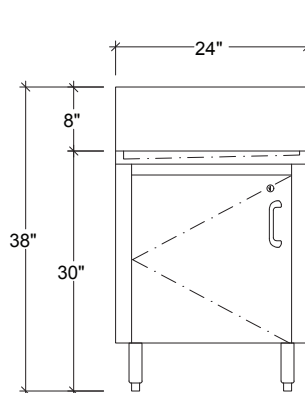

STANDARD FEATURES

- All Heliarc welded construction
- All 18-Gauge, Type 304 stainless steel
- Attractive high polished bullnose edge-to-front
- Adjustable stainless steel bullet feet
- Heavy duty stainless steel gussets welded to 14-Gauge stainless steel channel supports
- Drainboards have 4" wide 18-Gauge, Type 304, steel support channels and run full length and depth of drainboards
- Drainboard top has continuous corrugation
- Drainboards are recessed and pitch to a 1" brass drain.
- Doors are double skin 18-Gauge, Type 304 stainless steel
- Doors are mounted on heavy duty mullions with stainless steel pin hinges
- Attractive heavy duty door pulls
- Positive action door catches
- Door locks
- 3/4" wood is applied to the interior back, and ends for mounting liquor system components and controls (no exposed raw wood)
- Access chases at bottom, rear and both ends for service and liquor lines

CASINO LOGIC CABINET

PLAN VIEW
MODEL SHOWN: ILCD-18

PLAN VIEW
MODEL SHOWN: ILCD-24

ELEVATION

SECTION

ELEVATION

SECTION

24" DEEP			
MODEL NO.	LENGTH	WEIGHT	DOORS
ILCD-18	18"	115	1
ILCD-24	24"	195	1