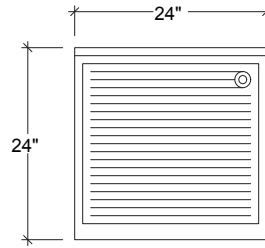

PROJECT: _____
 ITEM NUMBER: _____ QTY: _____

Model ILCD-48

CASINO LOGIC CABINET

MODELS

24" DEEP

- ILCD-18
- ILCD-24

OPTIONS

- LSS Left Side Splash
- PT Plain Flat Top
- RSS Right Side Splash
- M Modified - Custom

STANDARD FEATURES

- All Heliarc welded construction
- All 18-Gauge, Type 304 stainless steel
- Attractive high polished bullnose edge-to-front
- Adjustable stainless steel bullet feet
- Heavy duty stainless steel gussets welded to 14-Gauge stainless steel channel supports
- Drainboards have 4" wide 18-Gauge, Type 304, steel support channels and run full length and depth of drainboards
- Drainboard top has continuous corrugation
- Drainboards are recessed and pitch to a 1" brass drain.
- Doors are double skin 18-Gauge, Type 304 stainless steel
- Doors are mounted on heavy duty mullions with stainless steel pin hinges
- Attractive heavy duty door pulls
- Positive action door catches
- Door locks
- 3/4" wood is applied to the interior back, and ends for mounting liquor system components and controls (no exposed raw wood)
- Access chases at bottom, rear and both ends for service and liquor lines

CASINO LOGIC CABINET

PLAN VIEW
MODEL SHOWN: ILCD-18

PLAN VIEW
MODEL SHOWN: ILCD-24

ELEVATION

SECTION

ELEVATION

SECTION

24" DEEP			
MODEL NO.	LENGTH	WEIGHT	DOORS
ILCD-18	18"	115	1
ILCD-24	24"	195	1