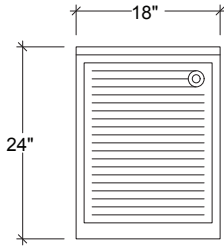

PROJECT: _____
 ITEM NUMBER: _____ QTY: _____

Model ILCD-48

CASINO LOGIC CABINET

MODELS

24" DEEP

- ILCD-18
- ILCD-24

OPTIONS

- LSS Left Side Splash
- PT Plain Flat Top
- RSS Right Side Splash
- M Modified - Custom

STANDARD FEATURES

- All Heliarc welded construction
- All 18-Gauge, Type 304 stainless steel
- Attractive high polished bullnose edge-to-front
- Adjustable stainless steel bullet feet
- Heavy duty stainless steel gussets welded to 14-Gauge stainless steel channel supports
- Drainboards have 4" wide 18-Gauge, Type 304, steel support channels and run full length and depth of drainboards
- Drainboard top has continuous corrugation
- Drainboards are recessed and pitch to a 1" brass drain.
- Doors are double skin 18-Gauge, Type 304 stainless steel
- Doors are mounted on heavy duty mullions with stainless steel pin hinges
- Attractive heavy duty door pulls
- Positive action door catches
- Door locks
- 3/4" wood is applied to the interior back, and ends for mounting liquor system components and controls (no exposed raw wood)
- Access chases at bottom, rear and both ends for service and liquor lines

CASINO LOGIC CABINET

PLAN VIEW
MODEL SHOWN: ILCD-18

PLAN VIEW
MODEL SHOWN: ILCD-24

ELEVATION

SECTION

ELEVATION

SECTION

24" DEEP			
MODEL NO.	LENGTH	WEIGHT	DOORS
ILCD-18	18"	115	1
ILCD-24	24"	195	1