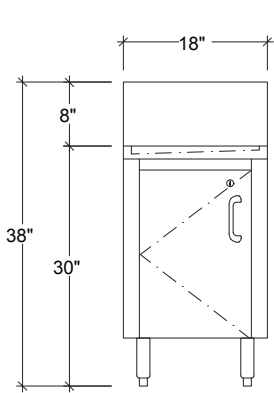

PROJECT: _____
 ITEM NUMBER: _____ QTY: _____

Model ILCD-48

CASINO LOGIC CABINET

MODELS

24" DEEP

- ILCD-18
- ILCD-24

OPTIONS

- LSS Left Side Splash
- PT Plain Flat Top
- RSS Right Side Splash
- M Modified - Custom

STANDARD FEATURES

- All Heliarc welded construction
- All 18-Gauge, Type 304 stainless steel
- Attractive high polished bullnose edge-to-front
- Adjustable stainless steel bullet feet
- Heavy duty stainless steel gussets welded to 14-Gauge stainless steel channel supports
- Drainboards have 4" wide 18-Gauge, Type 304, steel support channels and run full length and depth of drainboards
- Drainboard top has continuous corrugation
- Drainboards are recessed and pitch to a 1" brass drain.
- Doors are double skin 18-Gauge, Type 304 stainless steel
- Doors are mounted on heavy duty mullions with stainless steel pin hinges
- Attractive heavy duty door pulls
- Positive action door catches
- Door locks
- 3/4" wood is applied to the interior back, and ends for mounting liquor system components and controls (no exposed raw wood)
- Access chases at bottom, rear and both ends for service and liquor lines

CASINO LOGIC CABINET

PLAN VIEW
MODEL SHOWN: ILCD-18

PLAN VIEW
MODEL SHOWN: ILCD-24

ELEVATION

SECTION

ELEVATION

SECTION

24" DEEP			
MODEL NO.	LENGTH	WEIGHT	DOORS
ILCD-18	18"	115	1
ILCD-24	24"	195	1