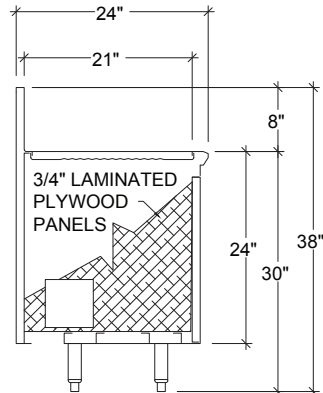

STANDARD FEATURES

- All Heliarc welded construction
- All 18-Gauge, Type 304 stainless steel
- Attractive high polished bullnose edge-to-front
- Adjustable stainless steel bullet feet
- Heavy duty stainless steel gussets welded to 14-Gauge stainless steel channel supports
- Drainboards have 4" wide 18-Gauge, Type 304, steel support channels and run full length and depth of drainboards
- Drainboard top has continuous corrugation
- Drainboards are recessed and pitch to a 1" brass drain.
- Doors are double skin 18-Gauge, Type 304 stainless steel
- Doors are mounted on heavy duty mullions with stainless steel pin hinges
- Attractive heavy duty door pulls
- Positive action door catches
- Door locks
- 3/4" wood is applied to the interior back, and ends for mounting liquor system components and controls (no exposed raw wood)
- Access chases at bottom, rear and both ends for service and liquor lines

CASINO LOGIC CABINET

PLAN VIEW
MODEL SHOWN: ILCD-18

PLAN VIEW
MODEL SHOWN: ILCD-24

ELEVATION

SECTION

ELEVATION

SECTION

24" DEEP			
MODEL NO.	LENGTH	WEIGHT	DOORS
ILCD-18	18"	115	1
ILCD-24	24"	195	1