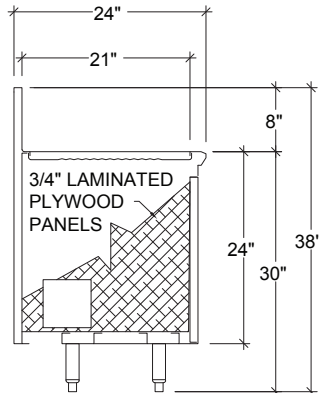

STANDARD FEATURES

- All Heliarc welded construction
- All 18-Gauge, Type 304 stainless steel
- Attractive high polished bullnose edge-to-front
- Adjustable stainless steel bullet feet
- Heavy duty stainless steel gussets welded to 14-Gauge stainless steel channel supports
- Drainboards have 4" wide 18-Gauge, Type 304, steel support channels and run full length and depth of drainboards
- Drainboard top has continuous corrugation
- Drainboards are recessed and pitch to a 1" brass drain.
- Doors are double skin 18-Gauge, Type 304 stainless steel
- Doors are mounted on heavy duty mullions with stainless steel pin hinges
- Attractive heavy duty door pulls
- Positive action door catches
- Door locks
- 3/4" wood is applied to the interior back, and ends for mounting liquor system components and controls (no exposed raw wood)
- Access chases at bottom, rear and both ends for service and liquor lines

CASINO LOGIC CABINET

PLAN VIEW
MODEL SHOWN: ILCD-18

PLAN VIEW
MODEL SHOWN: ILCD-24

ELEVATION

SECTION

ELEVATION

SECTION

24" DEEP			
MODEL NO.	LENGTH	WEIGHT	DOORS
ILCD-18	18"	115	1
ILCD-24	24"	195	1