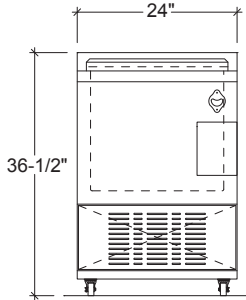

- CL** 6" high stainless steel adjustable legs
- CS2** 2-1/2" Heavy Duty Casters
- CS4** 4" Heavy Duty Casters
- CS6** 6" Heavy Duty Casters
- M** Modified - Custom

INFINITY KITCHEN PRODUCTS, INC.

7750 Scout Ave. • Bell Gardens, CA 90201
 Toll Free: (866) 349-0005 • Ph: (562) 806-5771 • Fax: (562) 806-6771
 infinitystainless.com • customerservice@infinitystainless.com

BOTTLE COOLER

PLAN VIEW

PLAN VIEW

ELEVATION

ELEVATION

SECTION
MODEL SHOWN: IBCS-1-24

SECTION
MODEL SHOWN: IBCS-2-48

REMOTE UNITS