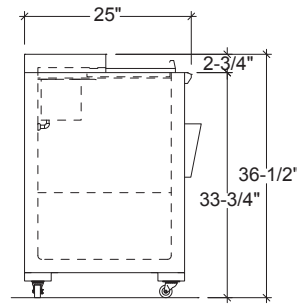

BOTTLE COOLER

PLAN VIEW

PLAN VIEW

ELEVATION

ELEVATION

SECTION
MODEL SHOWN: IBCS-1-24

SECTION
MODEL SHOWN: IBCS-2-48

REMOTE UNITS

MODEL	LENGTH	VOLTS	AMPS	PHASE	BTU'S	WEIGHT
IBCR-1-24	24"	115v	1.43	1ph	500	175
IBCR-1-36	36"	115v	1.80	1ph	750	250
IBCR-2-48	48"	115v	1.97	1ph	1000	325
IBCR-2-72	72"	115v	3.6	1ph	1500	440

SELF-CONTAINED UNITS

MODEL	LENGTH	H.P	VOLTS	AMPS	PHASE	BTU'S	WEIGHT
IBCS-1-24	24"	1/3 HP	115v	8.31	1ph	500	175
IBCS-1-36	36"	1/3 HP	115v	8.68	1ph	750	250
IBCS-2-48	48"	1/3 HP	115v	8.85	1ph	1000	325
IBCS-2-72	72"	1/3 HP	115v	10.48	1ph	1500	440