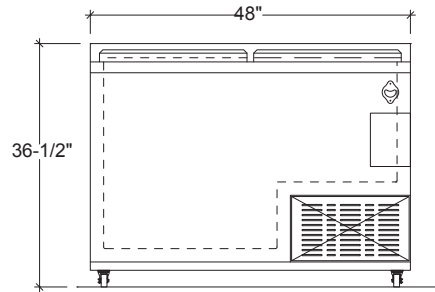

BOTTLE COOLER

PLAN VIEW

PLAN VIEW

ELEVATION

ELEVATION

SECTION
MODEL SHOWN: IBCS-1-24

SECTION
MODEL SHOWN: IBCS-2-48

REMOTE UNITS

MODEL	LENGTH	VOLTS	AMPS	PHASE	BTU'S	WEIGHT
IBCR-1-24	24"	115v	1.43	1ph	500	175
IBCR-1-36	36"	115v	1.80	1ph	750	250
IBCR-2-48	48"	115v	1.97	1ph	1000	325
IBCR-2-72	72"	115v	3.6	1ph	1500	440

SELF-CONTAINED UNITS