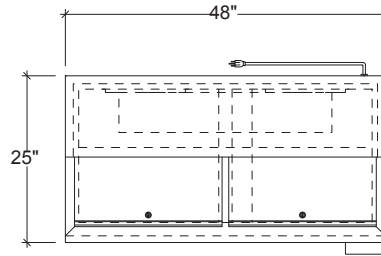

1	R = Remote S = Self-Contained
2	1 = 1 Sliding Door Lid (only on 24" & 36" models) 2 = 2 Sliding Door Lid (only on 48" & 72" models)
3	24 = 24" Length 36 = 36" Length 48 = 48" Length 72 = 72" Length

OPTIONS

- CL** 6" high stainless steel adjustable legs
- CS2** 2-1/2" Heavy Duty Casters
- CS4** 4" Heavy Duty Casters
- CS6** 6" Heavy Duty Casters
- M** Modified - Custom

INFINITY KITCHEN PRODUCTS, INC.

7750 Scout Ave. • Bell Gardens, CA 90201
 Toll Free: (866) 349-0005 • Ph: (562) 806-5771 • Fax: (562) 806-6771
 infinitystainless.com • customerservice@infinitystainless.com

BOTTLE COOLER

PLAN VIEW

PLAN VIEW

ELEVATION

ELEVATION

SECTION
MODEL SHOWN: IBCS-1-24

SECTION
MODEL SHOWN: IBCS-2-48

REMOTE UNITS