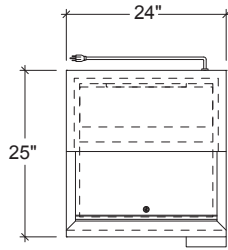

BOTTLE COOLER

PLAN VIEW