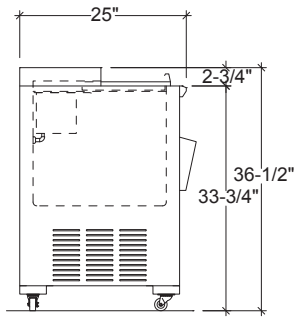

BOTTLE COOLER

PLAN VIEW

PLAN VIEW

ELEVATION

ELEVATION

SECTION
MODEL SHOWN: IBCS-1-24

SECTION
MODEL SHOWN: IBCS-2-48

REMOTE UNITS

MODEL	LENGTH	VOLTS	AMPS	PHASE	BTU'S	WEIGHT
IBCR-1-24	24"	115v	1.43	1ph	500	175
IBCR-1-36	36"	115v	1.80	1ph	750	250
IBCR-2-48	48"	115v	1.97	1ph	1000	325
IBCR-2-72	72"	115v	3.6	1ph	1500	440

SELF-CONTAINED UNITS

MODEL	LENGTH	H.P	VOLTS	AMPS	PHASE	BTU'S	WEIGHT
IBCS-1-24	24"	1/3 HP	115v	8.31	1ph	500	175
IBCS-1-36	36"	1/3 HP	115v	8.68	1ph	750	250
IBCS-2-48	48"	1/3 HP	115v	8.85	1ph	1000	325
IBCS-2-72	72"	1/3 HP	115v	10.48	1ph	1500	440