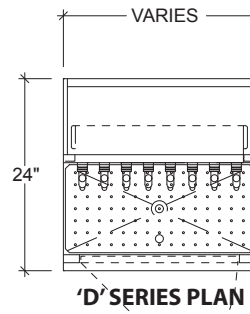

'S' SERIES ELEVATION   'S' SERIES SECTION