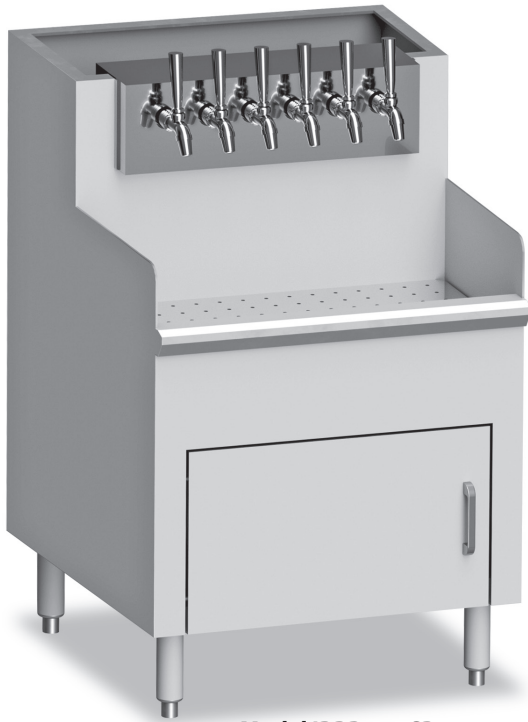

**INFINITY™**

**Model IBBD-24-CB**

<b>PROJECT:</b> _____
<b>ITEM NUMBER:</b> _____ <b>QTY:</b> _____

**BEVERAGE DISPENSING STATION**

## BEVERAGE DISPENSING STATION

#### 'S' SERIES 20-1/2" DEEP

- IBDS-18       IBDS-24

### STANDARD FEATURES

- All Heliarc welded construction
- All 18-Gauge, Type 304 stainless steel
- Attractive high polished bullnose edge-to-front
- 1" brass drain
- Recessed stainless steel pouring tray
- Removable stainless steel pouring tray cover
- Attractive heavy duty door pulls
- Dispenser not included.