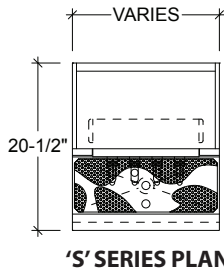

BEVERAGE DISPENSING STATION

*NOTE: Dispenser not included