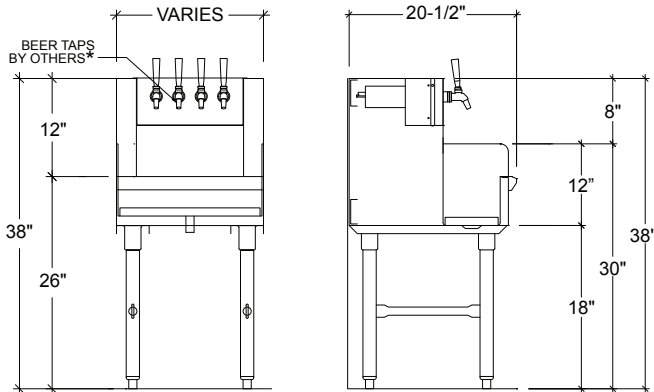

'S' SERIES ELEVATION   'S' SERIES SECTION