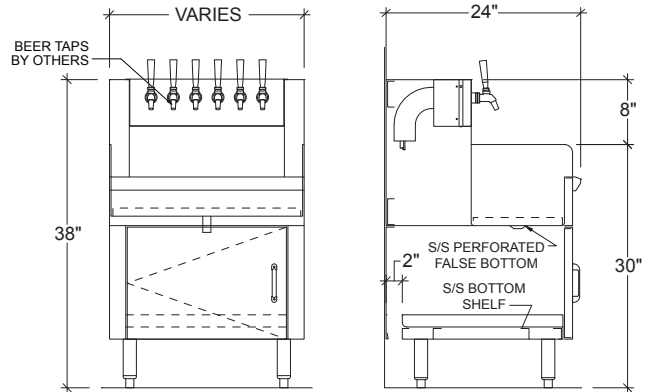

# BEVERAGE DISPENSING STATION

**\*NOTE:** Dispenser not included

**'S' SERIES ELEVATION    'S' SERIES SECTION**

**'D' SERIES ELEVATION    'D' SERIES SECTION  
(WITH OPTIONAL CABINET BASE)**

<b>'S' SERIES 20-1/2" DEEP</b>			
MODEL NO.	LENGTH	WEIGHT	(CB) DOOR QTY.
IBDS-18	18"	55	1
IBDS-24	24"	60	1

<b>'D' SERIES 24" DEEP</b>			
MODEL NO.	LENGTH	WEIGHT	(CB) DOOR QTY.
IBDD-18	18"	60	1
IBDD-24	24"	70	1

<b>UTILITIES</b>
BRASS DRAIN
1 X 1"

**INFINITY KITCHEN PRODUCTS, INC.**

7750 Scout Ave. • Bell Gardens, CA 90201  
 Toll Free: (866) 349-0005 • Ph: (562) 806-5771 • Fax: (562) 806-6771  
 infinitystainless.com • customerservice@infinitystainless.com