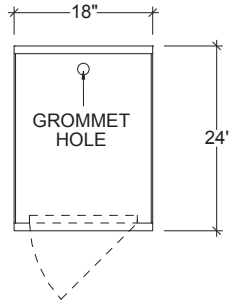

POS STATION

PLAN VIEW
MODEL: ICBD-18-POS