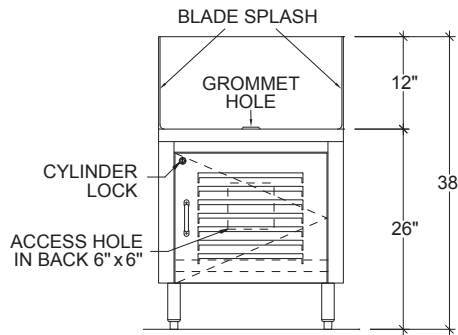

### STANDARD FEATURES

- All Heliarc welded construction
- All 18-Gauge, Type 304 stainless steel
- Attractive high polished bullnose edge-to-front
- Adjustable stainless steel bullet feet
- Heavy duty stainless steel gussets welded to 14-Gauge stainless steel channel supports
- 12" left, right and backsplash
- Louvered door for ventilation
- Doors are mounted on heavy duty mullions and are removable with stainless steel pin hinges
- 6" x 6" access hole on back of unit
- Grommeted cord access on deck
- Attractive heavy duty door pulls
- Door lock

# POS STATION

**PLAN VIEW**  
**MODEL: ICBD-18-POS**

**PLAN VIEW**  
**MODEL: ICBD-24-POS**

**ELEVATION**  
**MODEL: ICBD-18-POS**

**ELEVATION**  
**MODEL: ICBD-24-POS**

**TYPICAL SECTION**

<b>'D' SERIES - 24" DEEP</b>		
<b>MODEL NO.</b>	<b>LENGTH</b>	<b>WEIGHT</b>
ICBD-18-POS	18"	110
ICBD-24-POS	24"	120

<b>UTILITIES</b>
BRASS DRAIN
1 X 1"

**INFINITY KITCHEN PRODUCTS, INC.**

7750 Scout Ave. • Bell Gardens, CA 90201  
 Toll Free: (866) 349-0005 • Ph: (562) 806-5771 • Fax: (562) 806-6771  
 infinitystainless.com • customerservice@infinitystainless.com