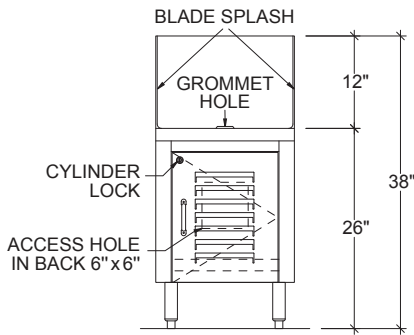

### STANDARD FEATURES

- All Heliarc welded construction
- All 18-Gauge, Type 304 stainless steel
- Attractive high polished bullnose edge-to-front
- Adjustable stainless steel bullet feet
- Heavy duty stainless steel gussets welded to 14-Gauge stainless steel channel supports
- 12" left, right and backsplash
- Louvered door for ventilation
- Doors are mounted on heavy duty mullions and are removable with stainless steel pin hinges
- 6" x 6" access hole on back of unit
- Grommeted cord access on deck
- Attractive heavy duty door pulls
- Door lock

# POS STATION

**PLAN VIEW**  
**MODEL: ICBD-18-POS**

**PLAN VIEW**  
**MODEL: ICBD-24-POS**

**ELEVATION**  
**MODEL: ICBD-18-POS**

**ELEVATION**  
**MODEL: ICBD-24-POS**

**TYPICAL SECTION**

<b>'D' SERIES - 24" DEEP</b>		
<b>MODEL NO.</b>	<b>LENGTH</b>	<b>WEIGHT</b>
ICBD-18-POS	18"	110
ICBD-24-POS	24"	120