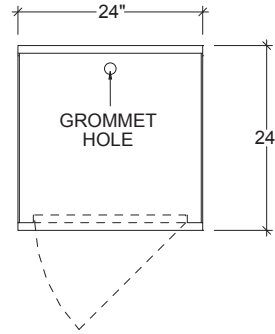

### STANDARD FEATURES

- All Heliarc welded construction
- All 18-Gauge, Type 304 stainless steel
- Attractive high polished bullnose edge-to-front
- Adjustable stainless steel bullet feet
- Heavy duty stainless steel gussets welded to 14-Gauge stainless steel channel supports
- 12" left, right and backsplash
- Louvered door for ventilation
- Doors are mounted on heavy duty mullions and are removable with stainless steel pin hinges
- 6" x 6" access hole on back of unit
- Grommeted cord access on deck
- Attractive heavy duty door pulls
- Door lock

# POS STATION

**PLAN VIEW**  
**MODEL: ICBD-18-POS**

**PLAN VIEW**  
**MODEL: ICBD-24-POS**

**ELEVATION**  
**MODEL: ICBD-18-POS**

**ELEVATION**  
**MODEL: ICBD-24-POS**

**TYPICAL SECTION**

<b>'D' SERIES - 24" DEEP</b>		
<b>MODEL NO.</b>	<b>LENGTH</b>	<b>WEIGHT</b>
ICBD-18-POS	18"	110
ICBD-24-POS	24"	120