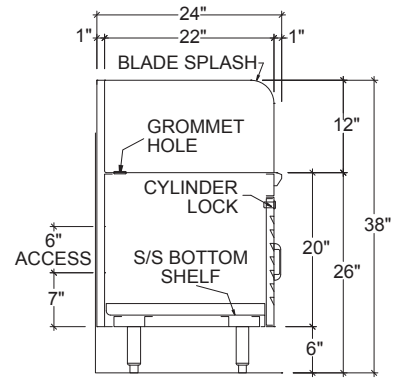

# POS STATION

**PLAN VIEW**  
**MODEL: ICBD-18-POS**

**PLAN VIEW**  
**MODEL: ICBD-24-POS**

**ELEVATION**  
**MODEL: ICBD-18-POS**

**ELEVATION**  
**MODEL: ICBD-24-POS**

**TYPICAL SECTION**

<b>'D' SERIES - 24" DEEP</b>		
<b>MODEL NO.</b>	<b>LENGTH</b>	<b>WEIGHT</b>
ICBD-18-POS	18"	110
ICBD-24-POS	24"	120

<b>UTILITIES</b>
BRASS DRAIN
1 X 1"

**INFINITY KITCHEN PRODUCTS, INC.**

7750 Scout Ave. • Bell Gardens, CA 90201  
 Toll Free: (866) 349-0005 • Ph: (562) 806-5771 • Fax: (562) 806-6771  
 infinitystainless.com • customerservice@infinitystainless.com