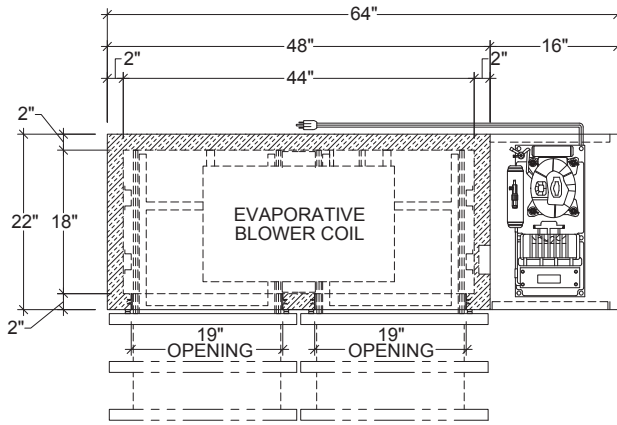

32" HIGH BACKBAR WITH DRAWERS

PLAN VIEW