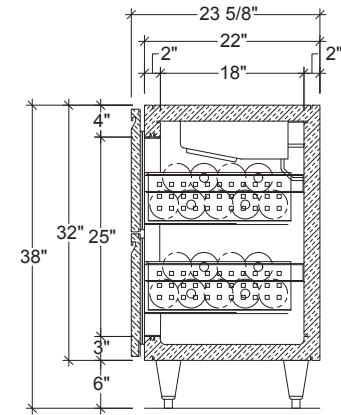

Proudly Made in America

32" HIGH BACKBAR WITH DRAWERS

PLAN VIEW

STANDARD SECTION

ELEVATION

WINE STORAGE SECTION

MODEL SHOWN: IBLRS-2-04

REMOTE UNITS

MODEL	LENGTH	VOLTS	AMPS	PHASE	BTU'S	WEIGHT
IBLRR-1-02	25"	115v	1.3	1ph	437	292
IBLRR-2-04	48"	115v	1.8	1ph	916	370
IBLRR-3-06	72"	115v	2.2	1ph	1416	430
IBLRR-4-08	96"	115v	2.7	1ph	1916	500

SELF-CONTAINED UNITS

MODEL	LENGTH	H.P	VOLTS	AMPS	PHASE	BTU'S	WEIGHT
IBLRS-1-02	41"	1/3 HP	115v	8.2	1ph	437	520
IBLRS-2-04	64"	1/3 HP	115v	8.7	1ph	916	630
IBLRS-3-06	88"	1/3 HP	115v	9.1	1ph	1416	690
IBLRS-4-08	112"	1/3 HP	115v	9.6	1ph	1916	1030