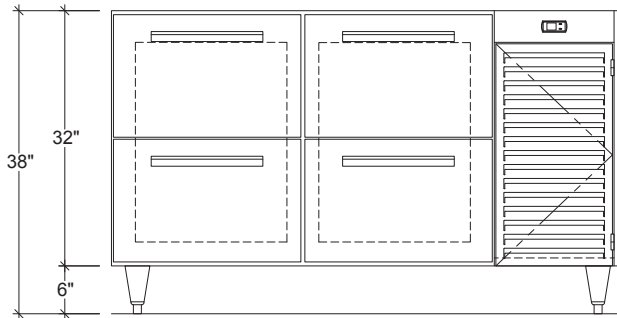

Proudly Made in America

32" HIGH BACKBAR WITH DRAWERS

PLAN VIEW

STANDARD SECTION

ELEVATION

WINE STORAGE SECTION

MODEL SHOWN: IBLRS-2-04

REMOTE UNITS