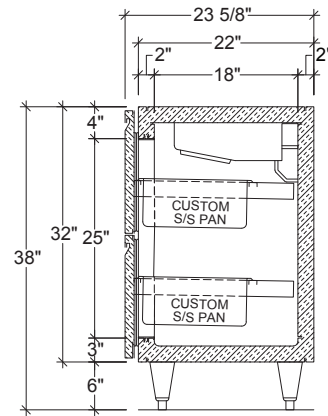

Proudly Made in America

32" HIGH BACKBAR WITH DRAWERS

PLAN VIEW

STANDARD SECTION

ELEVATION

WINE STORAGE SECTION

MODEL SHOWN: IBLRS-2-04

REMOTE UNITS

MODEL	LENGTH	VOLTS	AMPS	PHASE	BTU'S	WEIGHT
IBLRR-1-02	25"	115v	1.3	1ph	437	292
IBLRR-2-04	48"	115v	1.8	1ph	916	370
IBLRR-3-06	72"	115v	2.2	1ph	1416	430
IBLRR-4-08	96"	115v	2.7	1ph	1916	500

SELF-CONTAINED UNITS