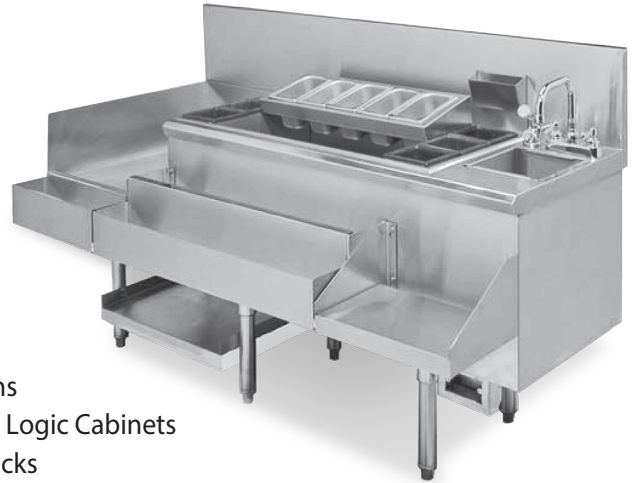

FEATURED PRODUCTS

- Hand Wash Sinks
- Glass Washing Sinks
- Multi-Bowl Sinks
- Blender Stations
- Drainboards

- Beverage Dispensing Stations
- Casino Cocktail Stations and Logic Cabinets
- Liquor Displays and Glass Racks
- Speed Pour Stations, Speed Rails and Locking Rails

- Ice Bins, Chests and Baths
- Bottle Coolers
- Mug Frosters
- Backbar Refrigerators
- Underbar Refrigerators

- Low-Height Refrigerated Bases
- Counter-Height Refrigerated Bases
- Plate shelf and Oyster Stations