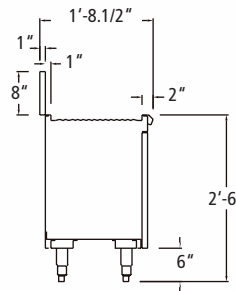

CABINET BASES

MODULAR COMPONENTS

TYPICAL ELEVATION

'D' SERIES SECTION

'S' SERIES SECTION

'D' PLAN VIEW

DRAIN LOCATION
TO SUIT

'S' PLAN VIEW

'S' SERIES - 20.1/2" DEEP WITH CORRUGATED DRAINBOARD AND DOORS

LENGTH	DOORS	CUBIC INTERIOR	MODEL No.	WEIGHT	CUBE
18"	1	3.5 cu.ft	ICBS-18D	110	12
24"	1	4.7 cu.ft	ICBS-24D	120	18
36"	1	7.1 cu.ft	ICBS-36D	150	18
48"	2	9.5 cu.ft	ICBS-48D	240	24
60"	2	11.8 cu.ft	ICBS-60D	300	30
72"	3	14.2 cu.ft	ICBS-72D	350	35