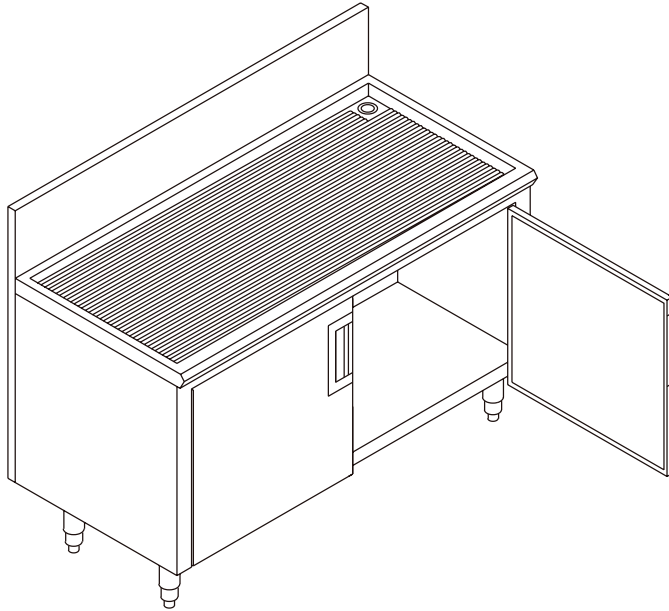

CABINET BASES

MODULAR COMPONENTS

PROJECT _____

ITEM NO. _____

MODEL No. ICBD-48 'D' SERIES CABINET BASE

CONFORMS TO
ANSI/NSF STD 2

STANDARD FEATURES

- All Heli-arc welded construction
- All 18 gauge type 304, 18/8 stainless steel
- Heavy duty stainless steel gussets welded to 14 gauge stainless steel channel supports
- Stainless steel adjustable bullet feet
- Attractive high polished bullnose edge to front
- Doors are double skin 18 gauge type 304, 18/8 stainless steel
- Doors are mounted on heavy duty mullions and are removable with stainless steel Pin hinges
- Attractive door pull
- Positive action door catches
- Drainboards are continuous
- Drainboards pitch to a 1" brass drain
- Drainboards have 4" wide 18 gauge type 304, 18/8 stainless steel support channels

MODELS

'S' SERIES 20.1/2" DEEP

(with Corrugated Drainboard and Doors)

Length	Doors	Cubic Interior	Model
<input type="checkbox"/> 18"	1	3.5 cu.ft	ICBS-18D
<input type="checkbox"/> 24"	1	4.7 cu.ft	ICBS-24D
<input type="checkbox"/> 36"	1	7.1 cu.ft	ICBS-36D
<input type="checkbox"/> 48"	2	9.5 cu.ft	ICBS-48D
<input type="checkbox"/> 60"	2	11.8 cu.ft	ICBS-60D
<input type="checkbox"/> 72"	3	14.2 cu.ft	ICBS-72D

WITHOUT DOORS

Length	Cubic Interior	Model
<input type="checkbox"/> 18"	3.5 cu.ft	ICBS-18
<input type="checkbox"/> 24"	4.7 cu.ft	ICBS-24
<input type="checkbox"/> 36"	7.1 cu.ft	ICBS-36
<input type="checkbox"/> 48"	9.5 cu.ft	ICBS-48
<input type="checkbox"/> 60"	11.8 cu.ft	ICBS-60
<input type="checkbox"/> 72"	14.2 cu.ft	ICBS-72

'D' SERIES 24" DEEP

(with Corrugated Drainboard and Doors)

Length	Doors	Cubic Interior	Model
<input type="checkbox"/> 18"	1	4.5 cu.ft	ICBD-18D
<input type="checkbox"/> 24"	1	6.1 cu.ft	ICBD-24D
<input type="checkbox"/> 36"	1	9.2 cu.ft	ICBD-36D
<input type="checkbox"/> 48"	2	12.2 cu.ft	ICBD-48D
<input type="checkbox"/> 60"	2	15.3 cu.ft	ICBD-60D
<input type="checkbox"/> 72"	3	18.3 cu.ft	ICBD-72D