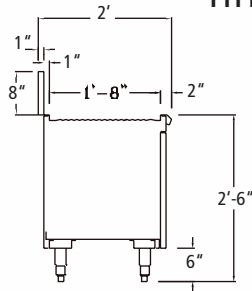

'D' SERIES SECTION